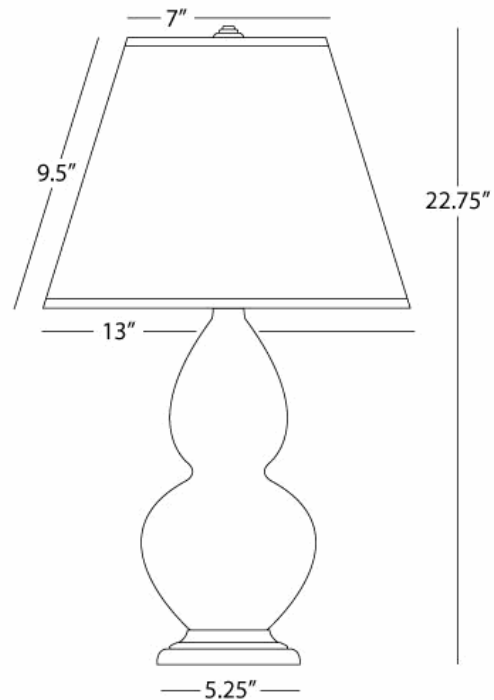

DOUBLE GOURD

1787X

Accent Lamp

1-150W Max.

Bulb Type: A

Switch: 3-Way

Celadon Glazed Ceramic

Deep Patina Bronze Finished Accents

Pearl Dupioni Fabric Shade

See Page___ for Color / Base / Shade Options

** Available for Quick SHIP **