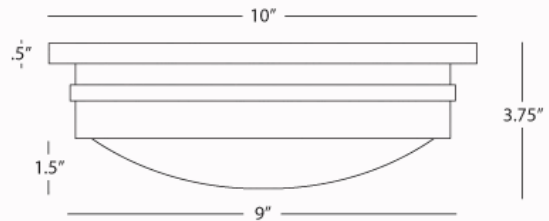

** Available for Quick SHIP **