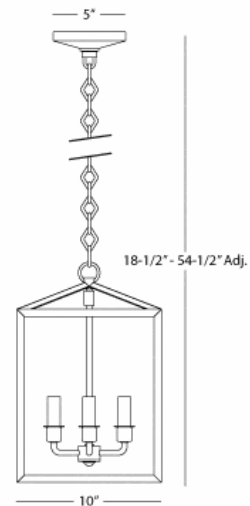

MILLBROOK

BL225

10" Rectangular Lantern

4 - 60W Max

Bulb Type: B10 Candelabra

Direct Wire Only

Matte Black Powder Coat w/Semi-Gloss White Powder

Coat Interior over Steel

4 Clear Acrylic Shade Panels

Susp Hardware: 6 Ft. Chain

**** Available for Quick SHIP ****