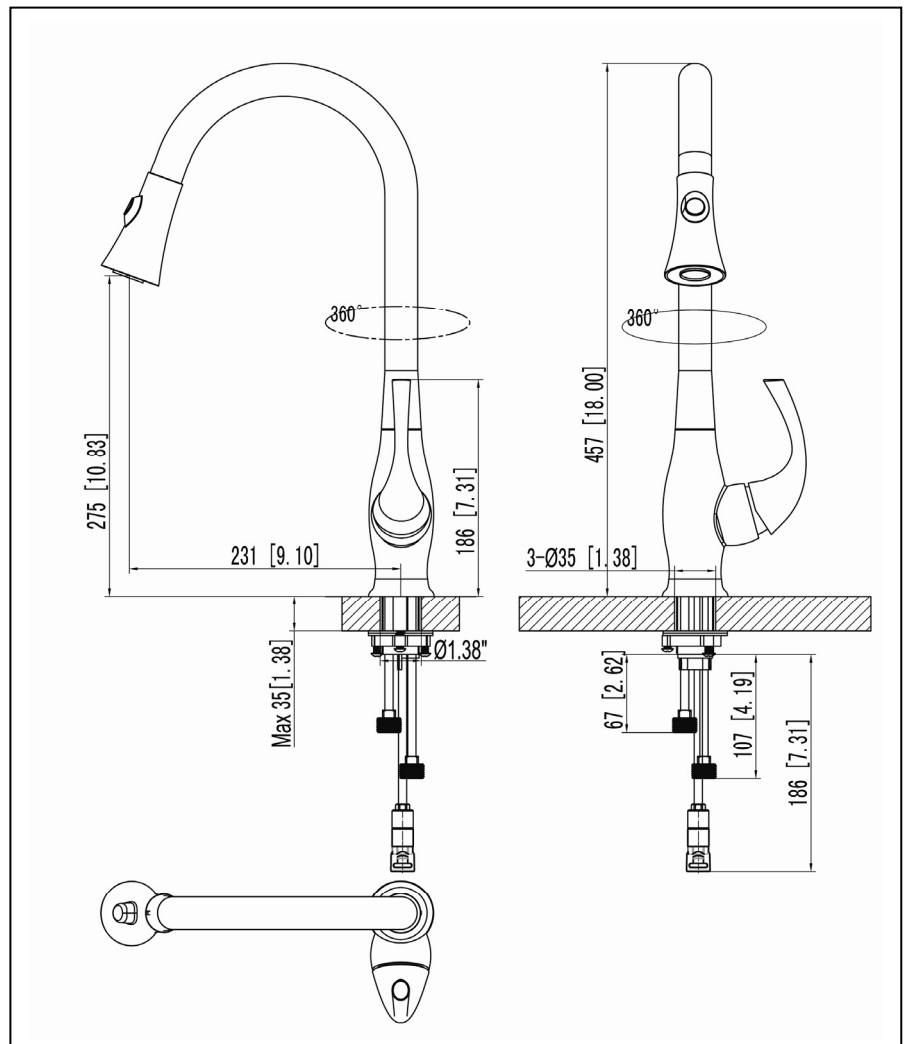

KITCHEN FAUCET

- **"Metropolitan Collection"**
- **Single-Handle Deck Mount**
- **1 or 3-Hole Installation**

STANDARD SPECIFICATIONS

- Single-handle kitchen faucets for exposed mounting on single and three hole sinks
- Ceramic disc cartridge
- Pull-down spout operates in an aerated or spray mode
- Stainless steel braided pull-down hose
- 1/2" male copper water inlets
- Maximum flow rate 2.2gpm @ 60 PSI

FINISHES INCLUDE

- Chrome (UF28014)
- Stainless steel (UF28314)

WARRANTY

- Ultra Faucets warrants to the original purchaser that its products will be free from defects in workmanship and materials. All Ultra Faucets are provided with a lifetime limited warranty. See assembly instruction for detail.

COMPLIES WITH

- NSF 61-9
- ASME A112.18.1
- CSA B125.1
- cUPC
- AB1953

tel. 888-OK-ULTRA (658-5872) • fax. 949-225-6099 • <http://www.ultrafaucets.com>

This specification is provided for reference only. Ultra Faucets reserves the right to modify specifications and materials without notice or obligation.