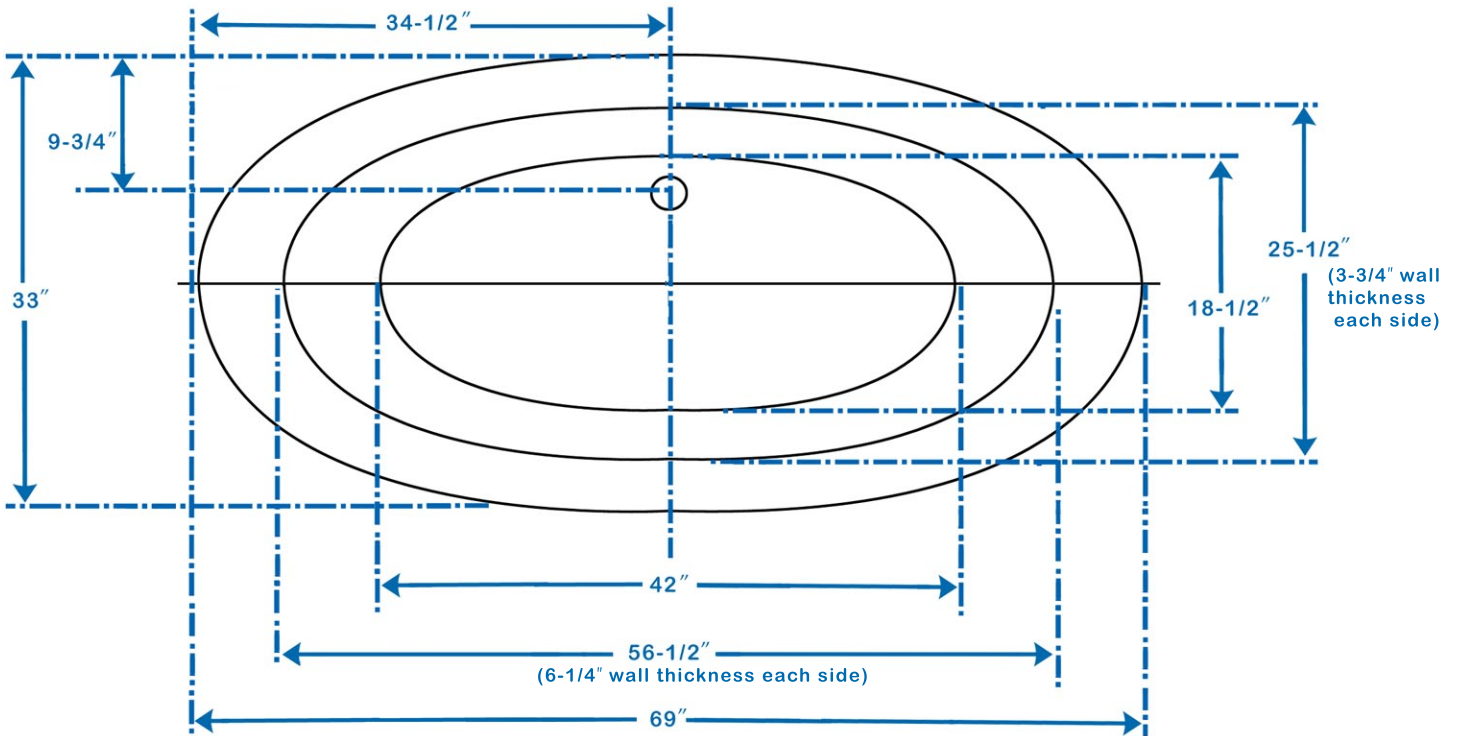

WYNDHAM COLLECTION

Exterior Size - 69"L x 33"W x 22"H
Interior Size - 56-1/2"L x 25-1/2"W x 17"H at top
Depth at Drain - 17-1/2"
Maximum Fill - 54 Gallons
Note - All measurements are $\pm 1/2$ "

WC-BT1004-69