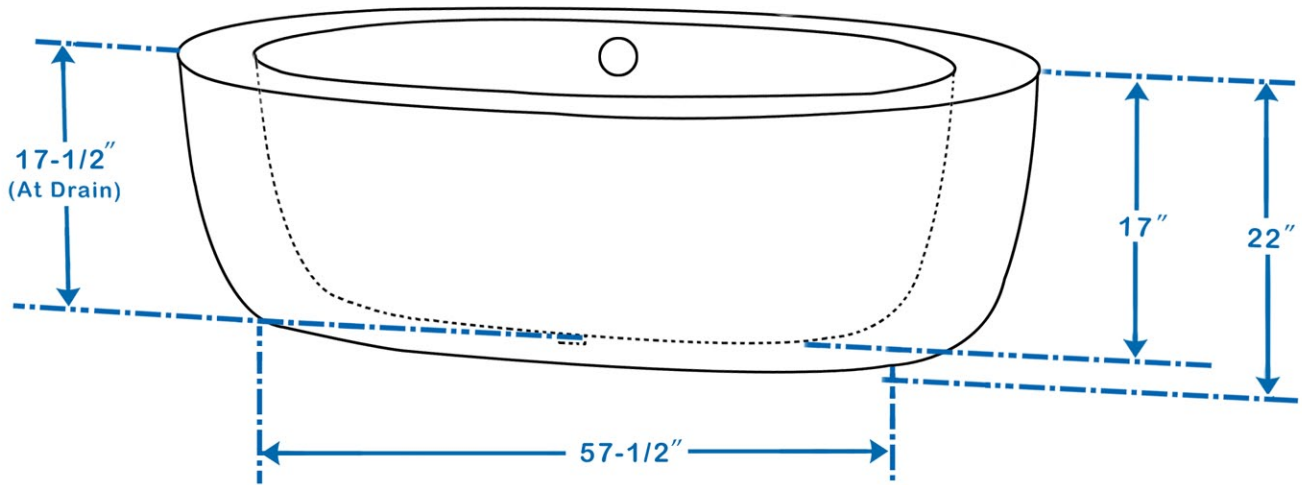

WYNDHAM COLLECTION

Exterior Size - 69"L x 33"W x 22"H
Interior Size - 56-1/2"L x 25-1/2"W x 17"H at top
Depth at Drain - 17-1/2"
Maximum Fill - 54 Gallons
Note - All measurements are $\pm 1/2$ "

WC-BT1004-69