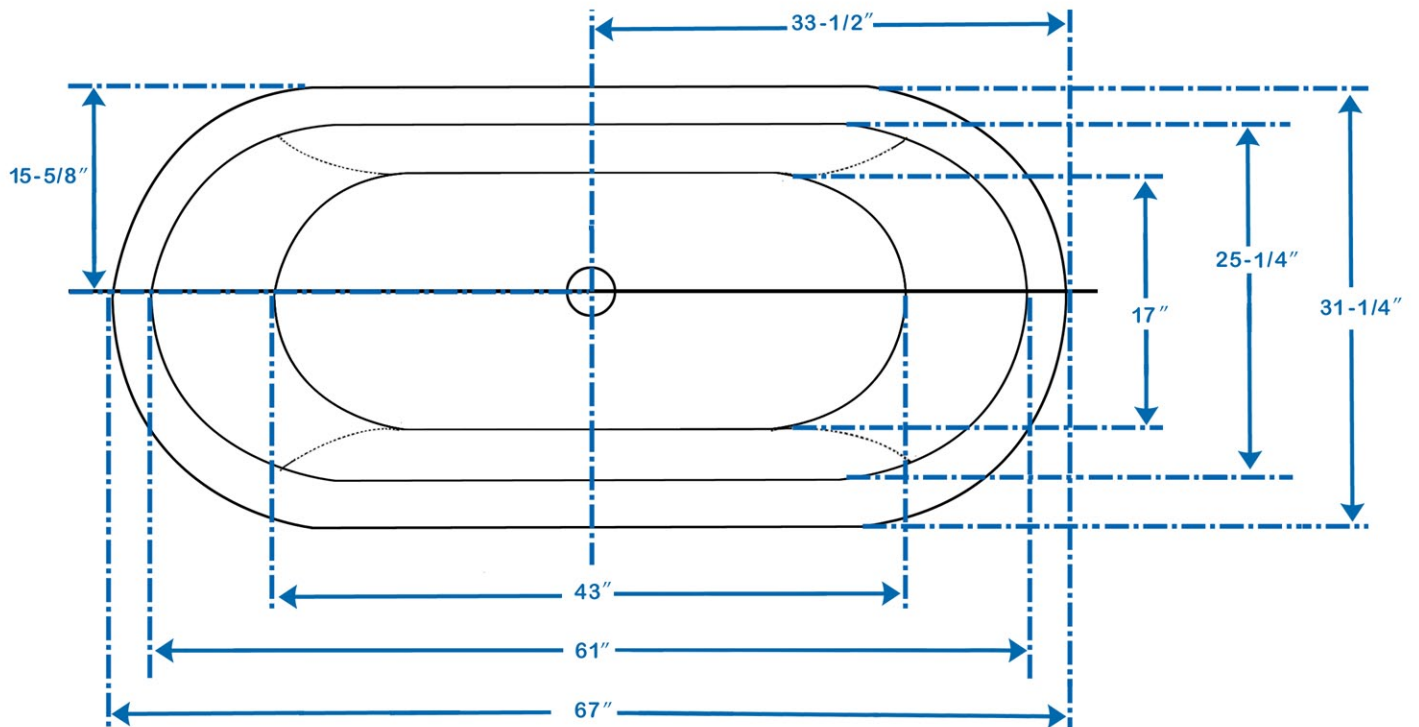

WYNDHAM COLLECTION

Exterior Size - 67"L x 31-1/4"W x 23"H
Interior Size - 61"L x 25-1/4"W x 18"H
Depth at Drain - 18-1/2"
Maximum Fill - 60 Gallons
Note - All measurements are $\pm 1/2$ "

WC-BT1003-67