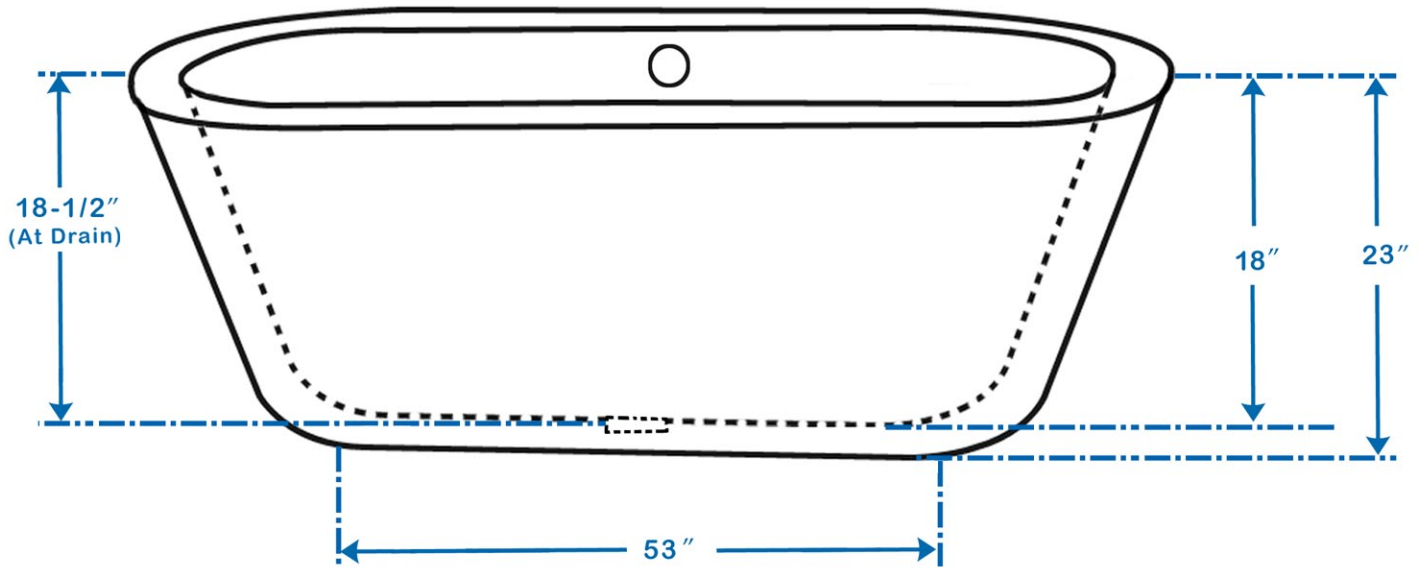

WYNDHAM COLLECTION

Exterior Size - 67"L x 31-1/4"W x 23"H
Interior Size - 61"L x 25-1/4"W x 18"H
Depth at Drain - 18-1/2"
Maximum Fill - 60 Gallons
Note - All measurements are $\pm 1/2$ "

WC-BT1003-67