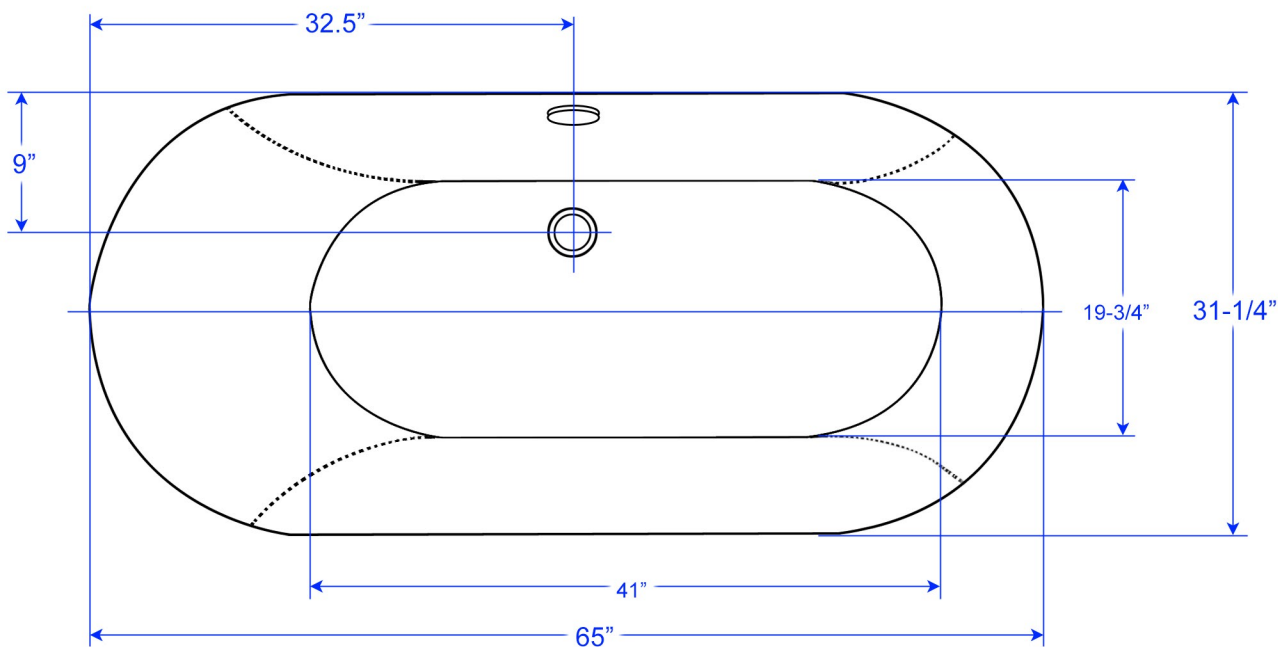

WYNDHAM COLLECTION

Exterior Size - 65"L x 31-1/4"W x 20-1/2"H
Interior Size - 60"L x 26"W x 16-1/4"H at top
Depth at Drain - 17"
Maximum Fill - 48-1/2 Gallons
Note - All measurements are $\pm 1/2$ "

WC-BT1000-65