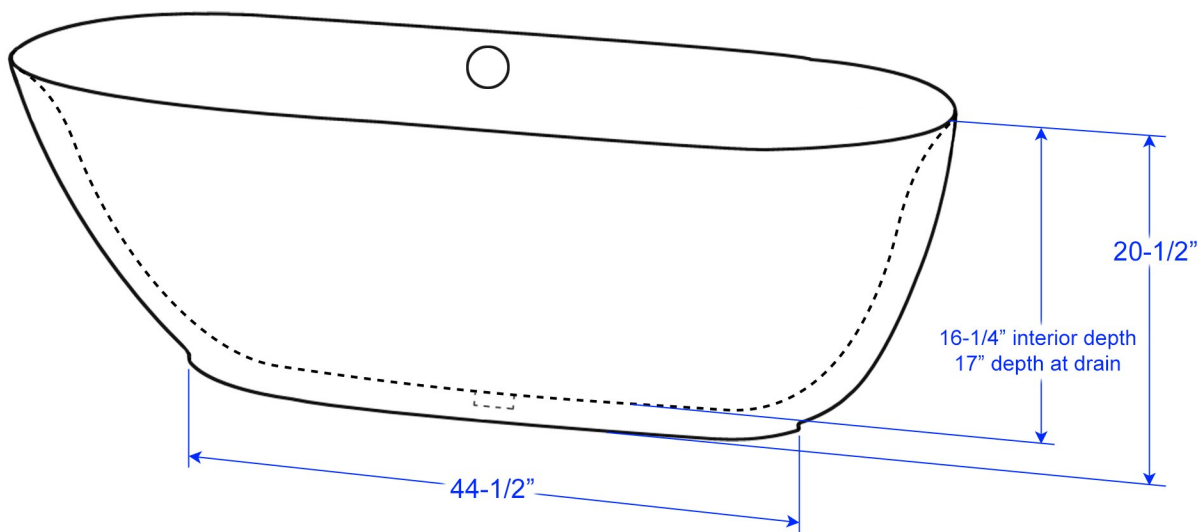

WYNDHAM COLLECTION

Exterior Size - 65"L x 31-1/4"W x 20-1/2"H
Interior Size - 60"L x 26"W x 16-1/4"H at top
Depth at Drain - 17"
Maximum Fill - 48-1/2 Gallons
Note - All measurements are $\pm 1/2$ "

WC-BT1000-65