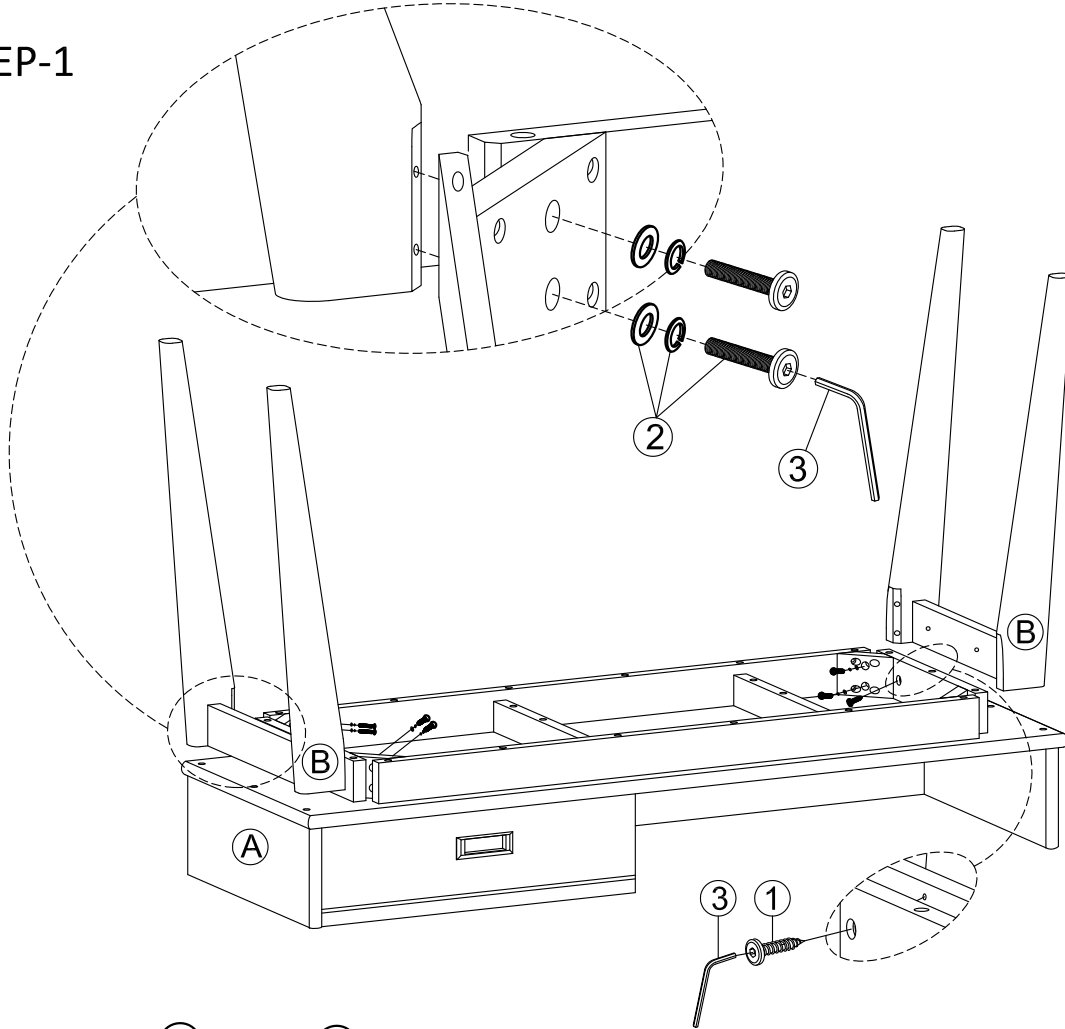

STEP-1

1. Attach Legs (B) to Seat (A).
2. Use 8 sets Bolts and Washers (2) to secure part (A) and (B) (4 sets on each Leg).
3. Use 4 Allen Key Screws (1) to secure part (A) and (B) (2 Screws on each Leg).
4. Use Allen Key (3) to tighten Allen Key Bolts. Do not over-tighten.