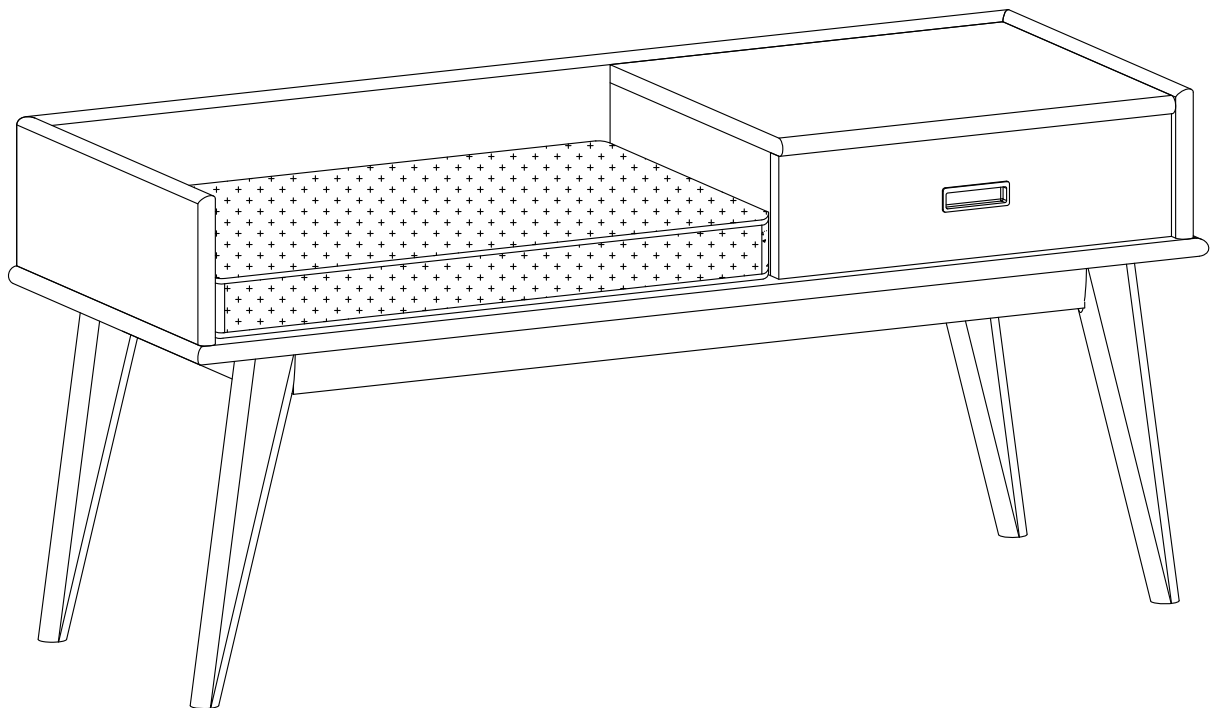

SIMPLI™
H O M E

WyndenHall™
HOME DECOR
brooklyn + max™

DRAPER / BAXTER / TIERNEY

ENTRYWAY STORAGE BENCH

MODEL # 3AXCDRP-11

DO NOT RETURN

FOR REPLACEMENT PARTS OR OTHER INQUIRIES

PLEASE CONTACT US AT:

MODEL # 3AXCDRP-11

PART DESCRIPTION

A

SEAT
QTY 1

B

LEG
QTY 2 PAIRS

C

CUSHION
QTY 1