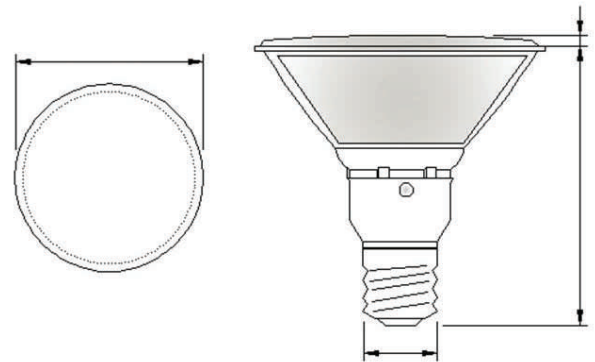

## PAR38 SERIES

The high power PAR38 LED spot lamp uses only 6W compared to a 45W traditional halogen light source. The E26 base screws into any medium size fixture socket providing high performance, energy saving, and long lasting light output.

## SPECIFICATIONS

Wattage	6W
Voltage	120V AC
Average Lifetime	> 35,000 hrs
Colors	Warm White (3,000K) Cool White (5,000K)
Luminous Flux	210 lm (WW); 250 lm (CW)
Beam Angle	30 degrees
Dimensions	4.8" dia / 5.16" length
Dimmability	Optional
LED	120