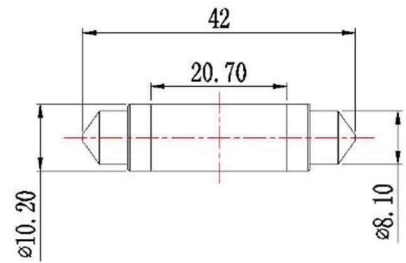

## FESTOON SERIES

The high brightness Festoon bulb uses only 1W compared to a 15W traditional halogen light source. The Festoon ends fit into any S8.5/8 size fixture socket providing high performance, energy saving, and long lasting light output.

## SPECIFICATIONS

Wattage	1W
Voltage	12V AC/DC
Average Lifetime	> 50,000 hrs
Colors	Warm White (3,000K) Cool White (5,000K)
Luminous Flux	45 lm (WW); 50 lm (CW)
Beam Angle	180 degrees
Dimensions	0.4" dia / 1.65" length
Dimmability	Magnetic Low Voltage Dimmer
LED	3