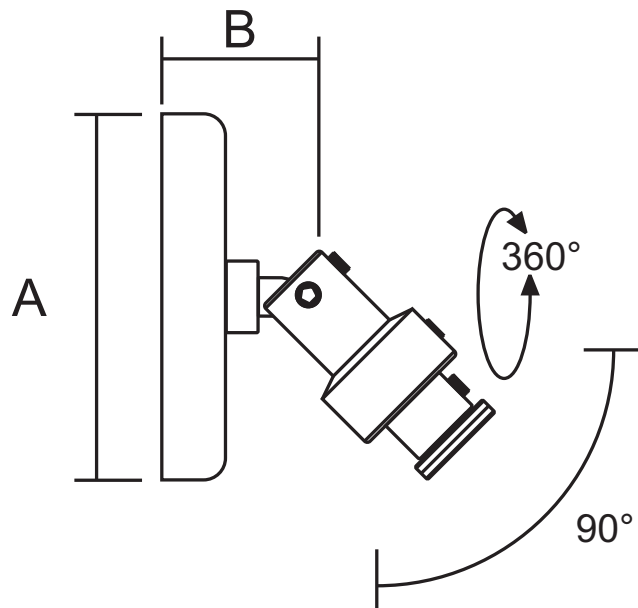

Model	Max Weight
AM-24	12 lbs.

<b>A</b>	3.62"	92.0mm
<b>B</b>	1.37"	35.0mm
<b>C</b>	3.42"	87.0mm
<b>D</b>	1.96"	50.0mm