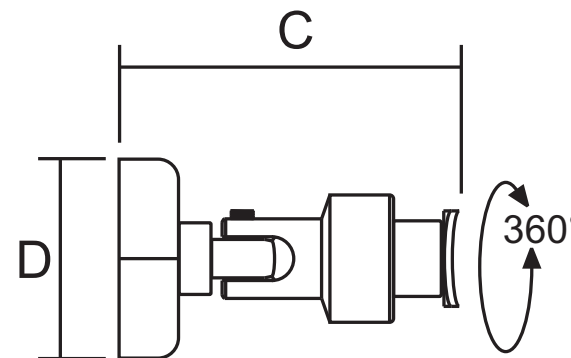

Model	Max Weight
AM-24	12 lbs.

<b>A</b>	3.62"	92.0mm
<b>B</b>	1.37"	35.0mm
<b>C</b>	3.42"	87.0mm
<b>D</b>	1.96"	50.0mm