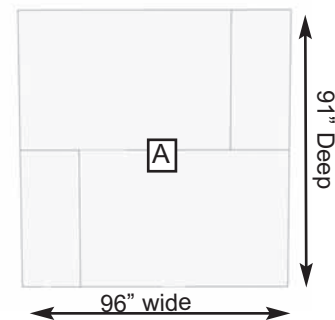

Simple and attractive storage for almost any situation.

The Gardener's Kit Includes:

- 1 Functional Window with Screen (18" w x 23" h)
- Western Red Cedar Construction
- 1 Flower Box
- Cedar Lap Sided Panelized Walls
- 2x3 Frame Construction
- Cedar Roof with Shingles Already Attached
- Panelized For Quick Assembly
- Hardware Included (screws and nails).

Specifications:

- A:** Floor Footprint = 96" wide x 91" deep
- B:** Overall Width Incl. Roof Overhang = 109 1/2"
- C:** Overall Depth Incl. Roof Overhang = 103"
- D:** Overall Height Incl. Floor & Roof = 105"
- E:** Interior Width frame to frame = 91"
- F:** Interior Depth frame to frame = 87"
- G:** Interior Height from floor = 93"
- H:** Window Size = 18 1/4" wide x 22 1/2" high
- I:** Door Dimensions = 31 1/2" wide x 72" high

<p>Shipping Pkg. Size: 88" w x 52" d x 37" h Shipping Weight: = 1090 lbs</p>