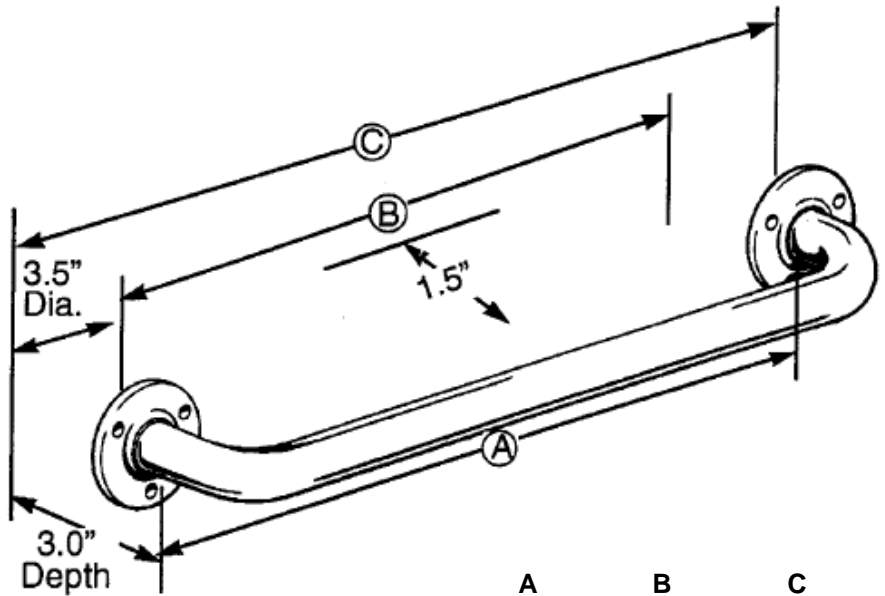

Home Care Technical Specification

1 1/4" Grab Bars – Concealed Screw

8700

Stock Numbers:

- q **DN8712, LR8712W – 12" Grab Bar**
Satin Finish, White 1 1/4" Bar
- q **LR8716W – 16" Grab Bar**
White, 1 1/4" Bar
- q **8718, R8718PS, R8718PB, LR8724W
R8718W – 18" Grab Bar**
Satin, Polished Stainless, Polished Brass,
or White Finish, 1 1/4" Bar
- q **8724, R8724PS, 8724CB, LR8724W
R8724PB, R8724W – 24" Grab Bar**
Satin, Polished Stainless, Chrome &
Brass, Polished Brass, or White Finish,
1 1/4" Bar
- q **8730, R8730W – 30" Grab Bar**
Satin Finish, White 1 1/4" Bar
- q **8732, R8732W – 32" Grab Bar**
Satin Finish, White Finish 1 1/4" Bar
- q **R8736PS, R8736PB, R8736W, 8736–
36" Grab Bar**
Polished Stainless, Polished Brass or
White Finish, 1 1/4" Bar
- q **8742, R8742PS, R8748W– 42" Grab Bar**
Satin or Polished Stainless Finish, White
Finish
1 1/4" Bar
- q **8748, R8748W – 48" Grab Bar**
Satin Finish, White Finish 1 1/4" Bar

Dimensions:

	A	B	C
8712	12"	8.375	15.5
8716	16"	12.375	19.5
8718	18"	14.375	21.5
8724	24"	20.375	27.5
8730	30"	26.375	33.5
8732	32"	28.375	35.5
8736	36"	32.375	39.5
8742	42"	38.375	45.5
8748	48"	44.375	51.5

Materials:

1 1/4" Grab Bar rods are formed from type 304 stainless steel tubing with a satin or white powder coated finish. 12" – 42" length is 20 gauge 48" length is 18 gauge

Compliance:

- ADA, ANSI, ASTM, CSA
- Tested to 500 lbs. pull