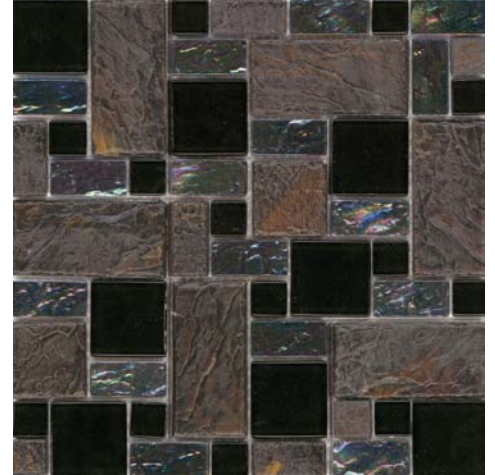

The logo for SURFACES, featuring a stylized diamond shape above the word SURFACES in a bold, sans-serif font.

Slate Collection

Slate Collection

CHIGLATHT01
Sand Slate

CHIGLATHT03
Verdi Slate

CHIGLATHT04
Onyx Slate

Product Specification

Shade Variation

V2
Slight Variation

Application

- Residential
- Commercial

Presentation

- Mesh mounted
- Face mounted

Recommended Use

Interior

- Wall
- Floor
- Backsplash
- Shower/Wet Areas
- Fireplaces

Exterior

- Wall
- Floor/Paving
- Countertops
- Pool/Fountain

Sheet Size
12" x 12"
300 mm x 300 mm

Thickness
0.315"
8 mm

Chip Size
multi-size