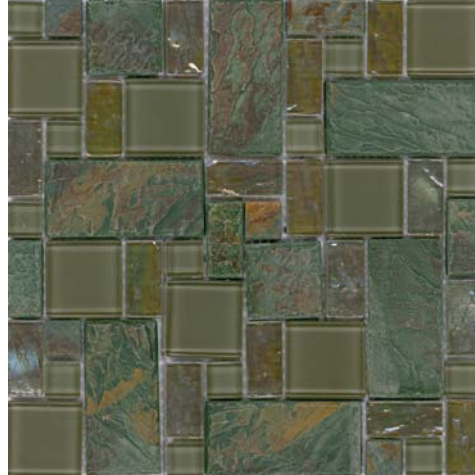

The logo for SURFACES, featuring a stylized diamond shape above the word SURFACES in a bold, sans-serif font.

Slate Collection

Slate Collection

CHIGLATHT01
Sand Slate

CHIGLATHT03
Verdi Slate

CHIGLATHT04
Onyx Slate

Product Specification

Shade Variation

V2
Slight Variation

Application

- Residential
- Commercial

Presentation

- Mesh mounted
- Face mounted

Recommended Use

Interior

- Wall
- Floor
- Backsplash
- Shower/Wet Areas
- Fireplaces

Exterior

- Wall
- Floor/Paving
- Countertops
- Pool/Fountain

Sheet Size
12" x 12"
300 mm x 300 mm

Thickness
0.315"
8 mm

Chip Size
multi-size