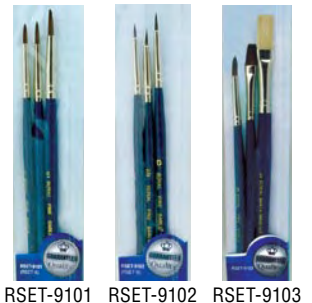

<i>Price series 8, teal blue</i>		
RSET-9154	White bristle, round 1, 3, 5, 8, flat 1, 3, 5, 8	8
RSET-9155	Gold taklon, detail 3/0, 2/0, 0, round 1, 3, 5, shader 2, 6, 10, flat 5/8"	10
RSET-9156	Gold taklon, detail, 3/0, 2/0, 0, round 1, 3, 5, shader 2, 6, flat 5/8"	10
RSET-9157	Gold taklon, round 10/0, 1, filbert 2, angular 1/4", flat 4, 8, wash 3/4"	7
RSET-9158	Gold taklon, detail, 10/0, 5/0, 3/0, 0, round 1, 3, 5, clear acrylic handle	7
RSET-9159	Gold taklon, shader 2, 4, 6, 8, 10, 12, clear acrylic handle	6
RSET-9160	Gold taklon, glaze wash 1/2", 3/4", 1, clear acrylic handle	3
RSET-9170	Gold taklon, round 20/0, 1, 3, 5, flat 4, 8, wash 3/4"	7
RSET-9171	Gold taklon, filbert 2, 4, 6, angular 1/8", 1/4", 3/4", clear acrylic handle	6
RSET-9181	White taklon, round 3/0, 2, liner 1, shader 4, 6, glaze wash 3/4", fan 2	7
RSET-9182	Gold taklon, round 1, 6, 12, glaze wash 3/4", angular 1/2", liner 2	6
RSET-9183	Gold taklon, glaze wash 3/4", shader 2, 8, liner 2, round 5/0, 0, 5	7
RSET-9184	Gold taklon, glaze wash 3/4", shader 2, 6, round 2, 4, liner 2/0, angular 1/4"	7
RSET-9185	Gold taklon, glaze wash 1/2", 3/4", 1	3
RSET-9186	Gold taklon, round 1, 3, shader 4, 6, angular 1/4", 3/8", 1/2", 5/8"	8
RSET-9187	Gold taklon, shader 0, 2, 4, 6, 8, 10, 12	7
RSET-9188*	White taklon, round 1, 6, bright 6, filbert 8, flat 12	5
RSET-9189	Camel, round 2, bristle round 6, flat 8, filbert 12, White taklon, filbert 4, flat 4	6
SRP $11.99 st		BQ 1

* Long handle