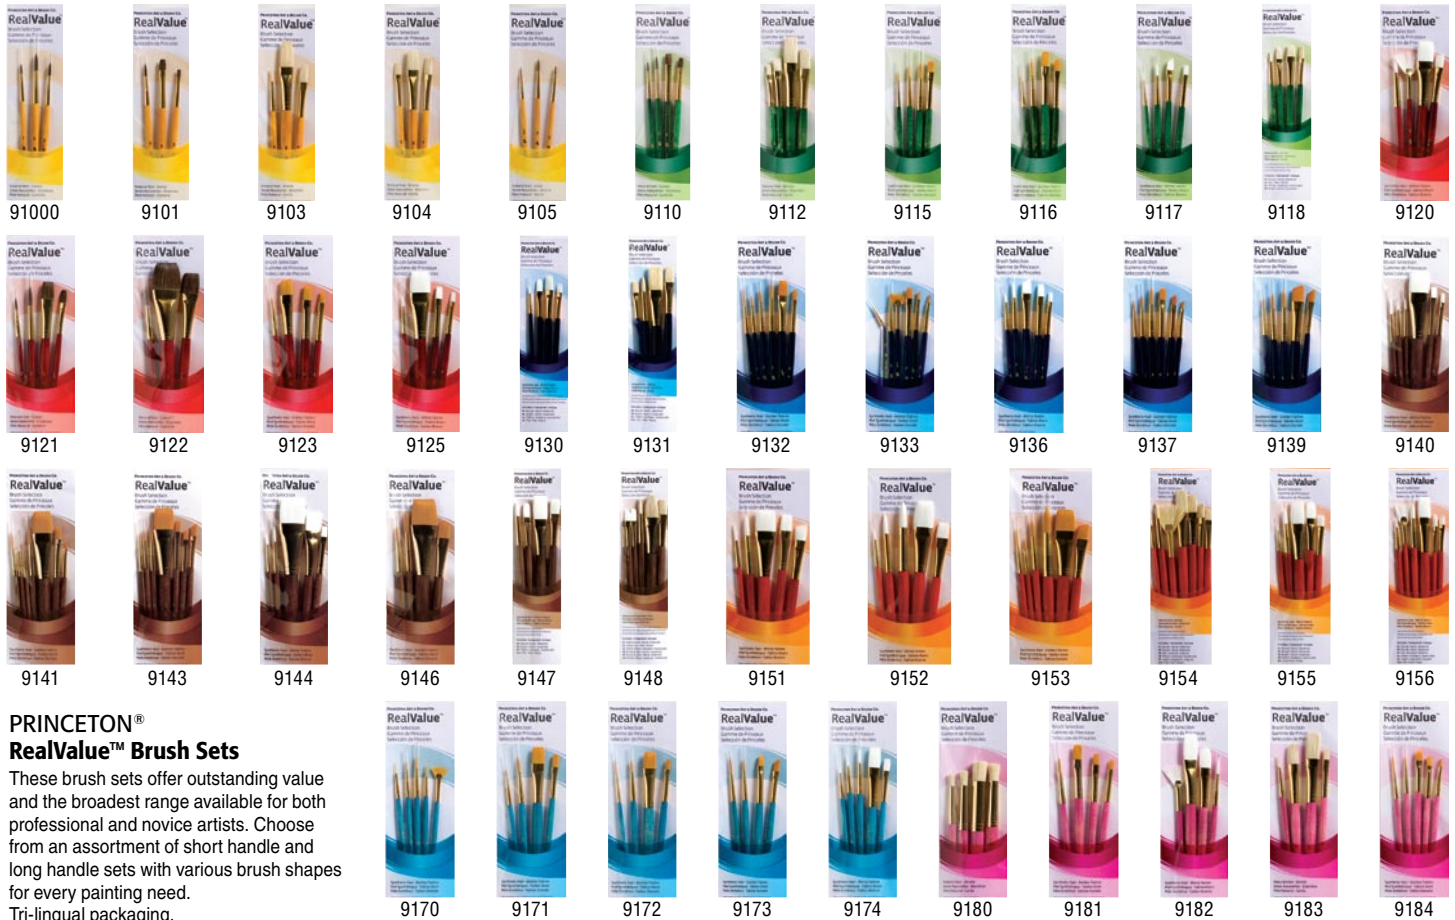

PRINCETON® RealValue™ Brush Sets

These brush sets offer outstanding value and the broadest range available for both professional and novice artists. Choose from an assortment of short handle and long handle sets with various brush shapes for every painting need. Tri-lingual packaging.

No.	Description	Pcs.
<i>Price series 1</i>		
91000	Camel, WC/A/T, rounds 1, 3, 5	3
9101	Camel, WC/A/T, round 3, shaders 2, 6	3
9103	Bristle, WC/O/A/T flat 4, 8, round 3	3
9104	Bristle, O/A/S, flat 2, 4, 6	3
9105	Sable, WC/O/A/T, rounds 5/0, 0, 2	3
SRP $3.99 st		BQ 1
<i>Price series 2</i>		
9110	Camel, WC/A/T, rounds 1, 3, shaders 4, 6	4
9112	Bristle, O/A/S, brights 2, 4, flats 6, 8	4
9115	Golden taklon, O/A/S, round 1, 3, 5, 6	4
9116	Golden taklon, WC/A/T, round 1, 4, shader 6, 10	4
9117	White taklon, WC/A/T, round 3/0, 3, shader 4, angle shader ¼"	4
9118*	Bristle, O/A/S, round 2, flat 4, filbert 4, bright 6	4
SRP $5.99 st		BQ 1
<i>Price series 3</i>		
9120	White taklon, WC/A/T, round 6, fan 2, wash 5/8", angle 3/8"	4
9121	Camel, WC/A/T, round 2, 6, wash ¼", ½"	4
9122	Camel, WC/A/T, round 6, wash 5/8", 1	3
9123	Golden taklon, WC/A/T, round 2, shader 6, 10, angle ½"	4
SRP $10.99 st		BQ 1

No.	Description	Pcs.
<i>Price series 3, continued</i>		
9125	White taklon, WC/A/T, round 2, shader 4, 8, wash ¾"	4
SRP $10.99 st		BQ 1
<i>Price series 4</i>		
9130*	White taklon, WC/O/A/T, bright 4, flat 6, filbert 4, round 1	4
9131*	Bristle, O/A/S, bright 8, filbert 4, round 6, flat 12	4
9132	Golden taklon, WC/A/T, filbert 4, rounds 1, 3, 5, script 1, wash 3/8"	6
9133	Golden taklon, WC/A/T, round 2, tight spot 0, fan 2/0, shader 2, 6, angle 1/8"	6
9136	White taklon, WC/A/T, rounds 1, 4, shader 4, 8, angle shader 3/8"	5
9137	Golden taklon, WC/A/T, rounds 1, 3, 5, shaders 2, 4, 6	6
9139	Golden taklon, WC/A/T, rounds 2, 4, 6, anglers ¼", ½"	5
SRP $12.99 st		BQ 1
<i>Price series 5</i>		
9140	White taklon, WC/A/T, rounds 3/0, 2, liner 1, shaders 4, 6, wash ¾"	6
9141	Golden taklon, WC/A/T, liner 2, rounds 5/0, 0, 5, shaders 2, 8	6
SRP $14.99 st		BQ 1

No.	Description	Pcs.
<i>Price series 5, continued</i>		
9143	Golden taklon, WC/A/T, angular ¼", liner 2/0, rounds 2, 4, wash ¾", shaders, 4, 6	7
9144	White taklon, WC/A/T, round 1, 4, shader 6, wash 5/8" 1	5
9146	Golden taklon, WC/A/T, rounds 4, 8, wash ½", 1"	4
9147*	White taklon, O/A/S, round 6, filbert 6, bright 8, flat 12	4
9148*	Bristle, sable, WC/O/A/T, rounds 2, 6, flat 4, bright 8, filberts 4, 12	6
SRP $14.99 st		BQ 1
<i>Price series 6</i>		
9151	White taklon, WC/A/T, wash ½", ¾", liner 2, angle shader ½", round 8	5
9152	White taklon, WC/A/T, rounds 2, 8, 12, stroke ¾" wash ½"	5
9153	Golden taklon, WC/A/T, rounds 1, 6, 12, wash ¾" angle shader ½", liner 2,	6
9154*	Natural bristle, O/A/S, rounds 2, 6, bright 6, flat 10, filbert 8, fan 6, angular 6	7
9155*	White taklon, O/A/S, rounds 1, 6, bright 6, filbert 8, flat 12,	5
9156*	White taklon, O/A/S, rounds 2, 6, flat 10, fan 2 angular 4, filbert 4	6
SRP $19.99 st		BQ 1