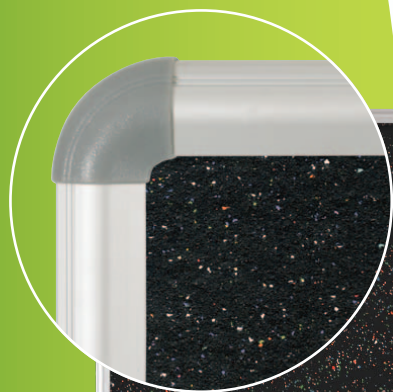

ReTire Board

Recycled Rubber Tackboard

Presidential Trim

Aluminum Trim

100% Recycled Rubber!

Rubber features speckles of color to create a unique and attractive surface.

ECOlogical 

- ReTire Board features a rubber surface that is 100% recycled.
- The rubber content is 90% post consumer and 10% post-industrial.
- Moisture and chemical resistance in a stain and fade resistant, washable surface.
- Multi-colored, textured surface with unmatched durability.
- Available in standard aluminum, or stylish Presidential trim.
- 20 year guarantee.

Best-Rite™

A brand division of MooreCo, Inc.

800.749.2258
www.moorecoinc.com

Aluminum Trim	Presidential Trim	Description	Dimensions	Weight
320AB*	320PB*	ReTire Board	2'H x 3'W	17 lbs
320AC**	320PC**	ReTire Board	3'H x 4'W	33 lbs
320AG	320PG	ReTire Board	4'H x 6'W	66 lbs
320AH	320PH	ReTire Board	4'H x 8'W	88 lbs