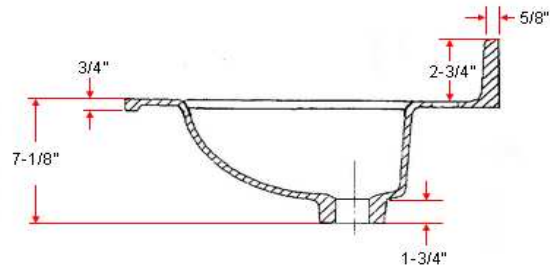

19" x 17" Oval Vanity Top

Specifications

Material Content:	Cultured Marble
Back splash:	Integrated
Color:	Solid White / White on White / White on Bone
Faucet Holes:	3 holes, 4" center mount

Dimensions

Warranty & Compliances

Warranty	1 Year Limited Warranty
UPC	Complaint
CSA	Complaint
ANSI	ANSI Z124.3 complaint

Order Codes & Finishes/Colors

	View Box	Sleeve Pack
Solid White	551242	551994
White on white	551044	552331
White on Bone	551093	552299