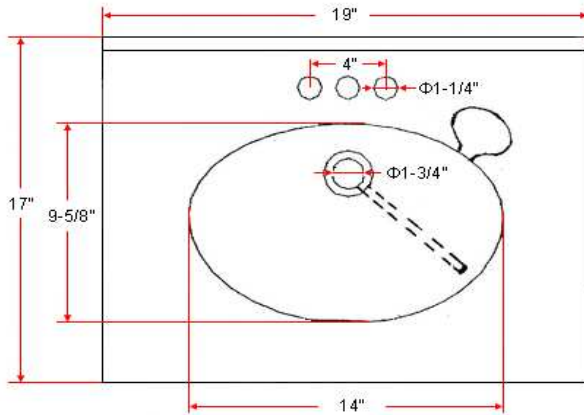

19" x 17" Oval Vanity Top

Specifications

Material Content:	Cultured Marble
Back splash:	Integrated
Color:	Solid White / White on White / White on Bone
Faucet Holes:	3 holes, 4" center mount

Dimensions

Warranty & Compliances

Warranty	1 Year Limited Warranty
UPC	Complaint
CSA	Complaint
ANSI	ANSI Z124.3 complaint

Order Codes & Finishes/Colors

	View Box	Sleeve Pack
Solid White	551242	551994
White on white	551044	552331
White on Bone	551093	552299