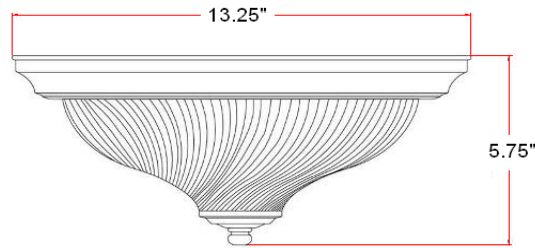

# 2 LT PB W/FROST RIB GLASS CEIL

## Specifications

<b>Material Construction:</b>	Formed Steel
<b>Lens:</b>	Frosted ribbed glass
<b>Lamp Type &amp; Wattage:</b>	Two 60W, medium base incandescent lamps
<b>Mounting:</b>	Ceiling mounted
<b>Voltage:</b>	120V
<b>Weight:</b>	3.75 lbs

## Dimensions