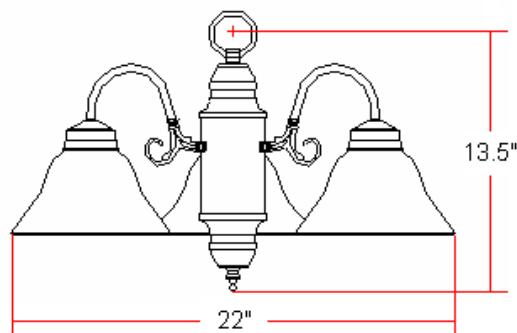

New Millbridge (ORB) 3 LT Chandelier

Specifications

Material Construction:	Formed Steel
Lens:	Alabaster glass
Lamp Type & Wattage:	Three 60W, medium base incandescent lamps
Mounting:	Ceiling mounted
Finish:	Oil Rubbed Bronze (US10B)
Voltage:	120V
Weight:	6.3 lbs
Companion Fixtures:	Chandeliers, wall mounts, pendants & ceiling mounts

Dimensions

Warranty & Compliances

Warranty	10 Year Limited Warranty
UL	UL/cUL listed; Suitable for damp locations
ADA	N/A
EnergyStar	N/A

Companion Fixtures

3 LT Chandelier	514463	
1 LT Wall Sconce	514554	
1 LT Wall Mount	514497	
2 LT Wall Mount	514471	
1 LT Ceiling Mount (6" x 6.75")	514521	
1 LT Ceiling Mount (7.625" x 5")	514547	
2 LT Ceiling Mount (9.25" x 5.25")	514539	
2 LT Ceiling Mount (13.25" x 5.875")	514489	
5 LT Chandelier	514455	
Pendant	514505	
Mini Pendant	514513	