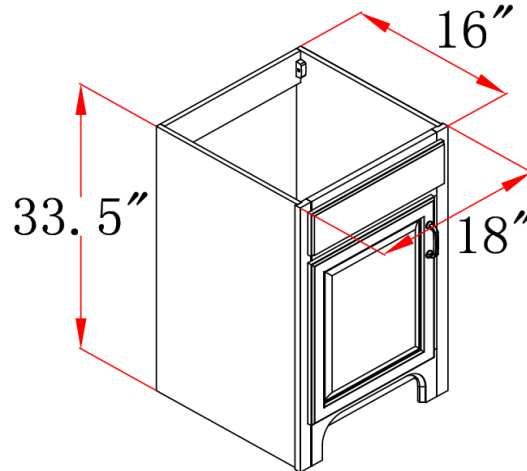

## Dimensions

## Order Codes & Finishes/Colors

18" w x 16" d x 33.5" h

541102

<b>Type:</b>
<b>Job:</b>
<b>Order Code:</b>
<b>Approvals:</b>

Design House reserves the right to make changes in materials, specifications & models at any time. Design House also reserves the right to discontinue product without notice or obligation.