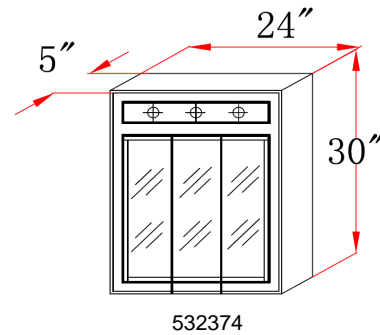

## Specifications

- 2 stationary shelves
- 1/2" plywood sides
- Concealed adjustable hinges
- White gloss finish with satin nickel hardware
- Use 3-6, 60W medium base lamps

## Dimensions