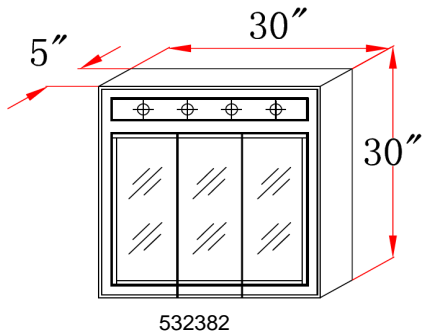

## Specifications

- 2 stationary shelves
- 1/2" plywood sides
- Concealed adjustable hinges
- White gloss finish with satin nickel hardware
- Use 3-6, 60W medium base lamps

## Dimensions