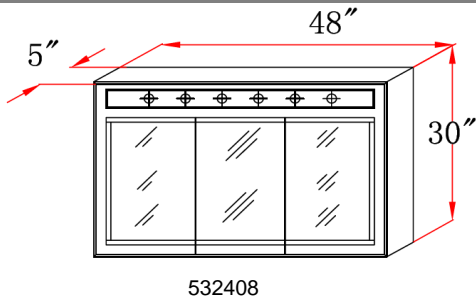

## Specifications

- 2 stationary shelves
- 1/2" plywood sides
- Concealed adjustable hinges
- White gloss finish with satin nickel hardware
- Use 3-6, 60W medium base lamps

## Dimensions