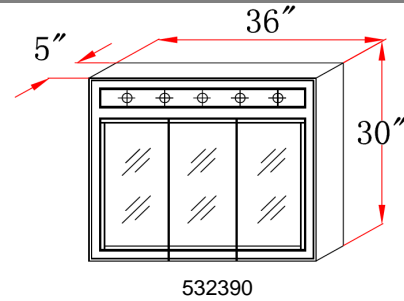

## Specifications

- 2 stationary shelves
- 1/2" plywood sides
- Concealed adjustable hinges
- White gloss finish with satin nickel hardware
- Use 3-6, 60W medium base lamps

## Dimensions