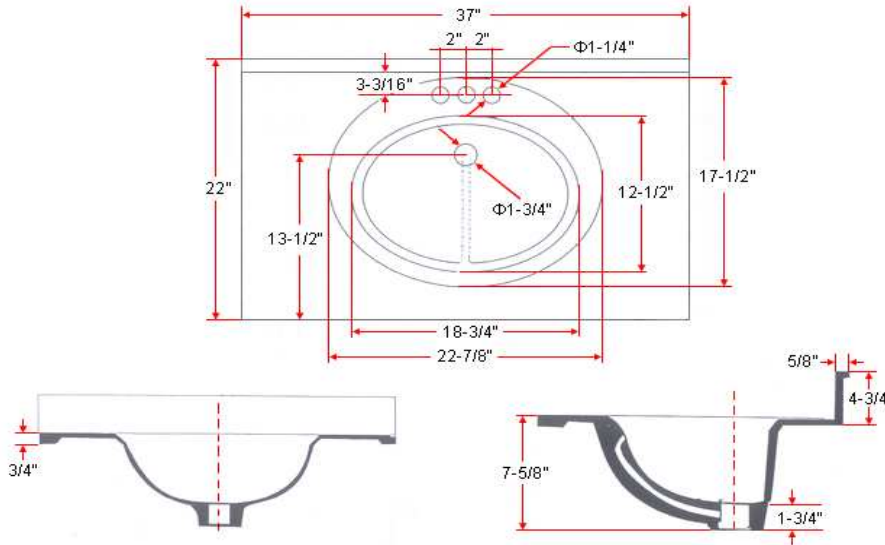

37" x 22" Oval Vanity Top

Specifications

- Material Content:** Cultured Marble
- Back splash:** Integrated
- Color:** Sandstone / Solid White / White on White / White on Bone
- Faucet Holes:** 3 holes, 4" center mount

Dimensions

Warranty & Compliances

- Warranty:** 1 Year Limited Warranty
- UPC:** Complaint
- CSA:** Complaint
- ANSI:** ANSI Z124.3 complaint

Order Codes & Finishes/Colors

	View Box	Sleeve Pack
Sandstone	551754	
Solid White	551382	552042
White on white	551176	552315
White on Bone	551218	552307