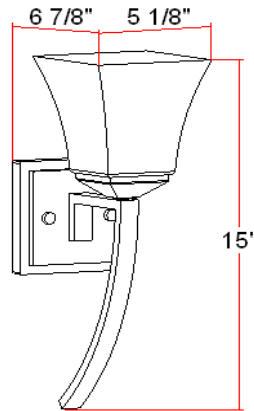

TORINO 1 LT Wall Mount Extended

Specifications

Material Construction:	Formed steel
Lens:	Snow glass
Lamp Type & Wattage:	One 60W, medium base incandescent lamp
Mounting:	Wall mounted
Finish:	Satin Nickel (US15)
Voltage:	120V
Weight:	2.4 lbs
Companion Fixtures:	Chandeliers, wall/vanity lights, ceiling mounts and pendants

Dimensions

Warranty & Compliances

Warranty	10 Year Limited Warranty
UL	UL/cUL; Suitable for damp locations
ADA	N/A
EnergyStar	N/A

Companion Fixtures

1 LT Wall Mount Extended	514786	
1 LT Wall Mount	514745	
2 LT Wall Mount	514752	
3 LT Vanity Light	514760	
4 LT Vanity Light	514778	
2 LT Ceiling Mount	514794	
2 LT Semi Flush Mount	514802	
3 LT Chandelier	514828	
5 LT Chandelier	514836	
Pendant	514810	
Mini Pendant	514851	