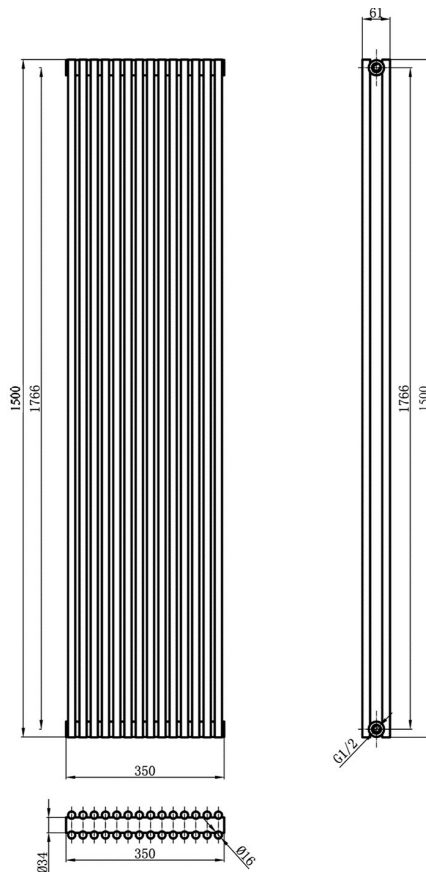

TECHNICAL DATASHEET

REFRESH DOUBLE PANEL VERTICAL DESIGNER RADIATOR

Product Code	HLW26	Barcode	5055146192152
Finish	WHITE	Ral No	9016
Product Type	DESIGNER RADIATOR		
Btu/hr output	5418 at 60 C		

Guarantee & Aftercare

ADDITIONAL INFORMATION

Watts	1588
Pipe centres	440mm
Tube diameter	16
Max projection	90mm
Max height	1500mm
Max width	350mm

CUSTOMER CARE:

For further information please call 01282 446789