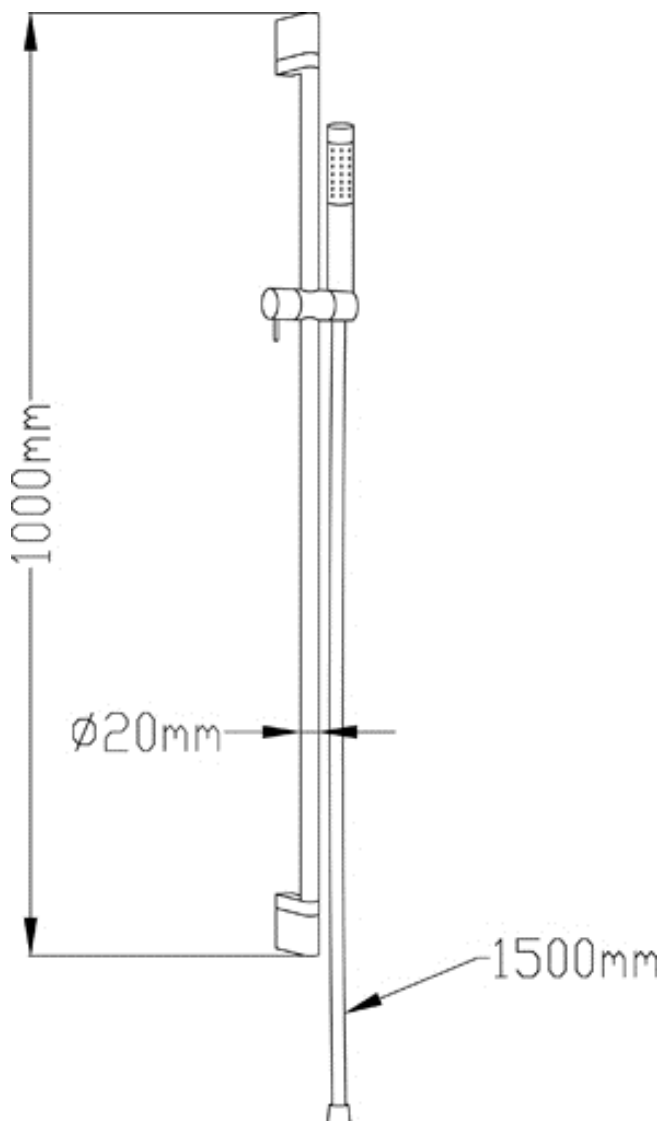

SLIMLINE SLIDER RAIL KIT with 1m SLIDE RAIL

Barcode	5055146199199
Product Code	A3048
Finishes	Chrome
Product Type	Shower Kit
Requirement	Suitable for all plumbing systems

Guarantee & Aftercare

During installation extra care must be taken to avoid damaging the fittings. We provide a 20 year guarantee against faulty workmanship or materials (excluding serviceable parts), providing they have been installed, cared for and used in accordance with our instructions.

ADDITIONAL INFORMATION

- 1.5m shower flex chrome plated brass
- Slider rail chrome plated brass & ABS
- Handset chrome plated ABS
- Outlet elbow chrome plated brass

CUSTOMER CARE:

For further information please call 01282 446789