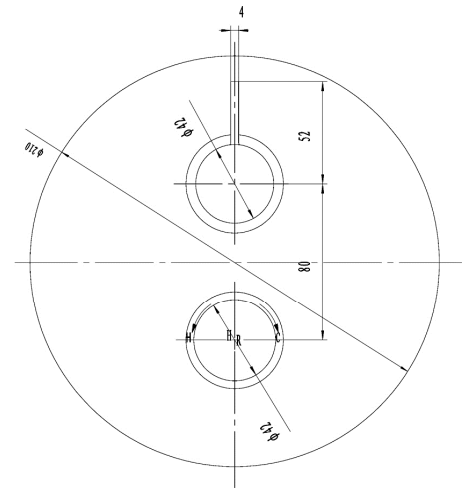

## Tec Twin Concealed Thermostatic Shower Valve

<b>Barcode</b>	5055146127277
<b>Product Code</b>	A3098
<b>Finishes</b>	Chrome
<b>Product Type</b>	Thermostatic Shower Valve
<b>Water Pressure</b>	LP1 - 0.1 bar pressure minimum
<b>Standards</b>	BC254/0207, EN200 and/or WRc/NSF
<b>Requirement</b>	Suitable for all plumbing systems

### ADDITIONAL INFORMATION

- Can be fitted vertically or horizontally
- TMV2 Approved

Bar	Flow l/min
0.1	5.5
0.5	14
1	20
2	29
3	44

**COMPLIANCE:** Pending