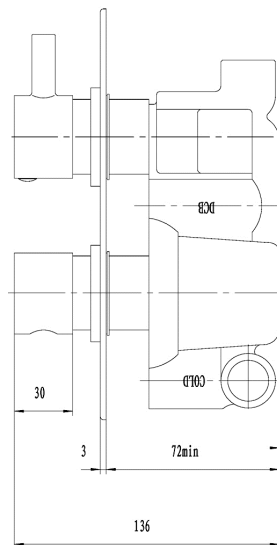

## Tec Twin Concealed Thermostatic Shower Valve

<b>Barcode</b>	5055146127277
<b>Product Code</b>	A3098
<b>Finishes</b>	Chrome
<b>Product Type</b>	Thermostatic Shower Valve
<b>Water Pressure</b>	LP1 - 0.1 bar pressure minimum
<b>Standards</b>	BC254/0207, EN200 and/or WRc/NSF
<b>Requirement</b>	Suitable for all plumbing systems

### ADDITIONAL INFORMATION

- Can be fitted vertically or horizontally
- TMV2 Approved

Bar	Flow l/min
0.1	5.5
0.5	14
1	20
2	29
3	44

**COMPLIANCE:** Pending