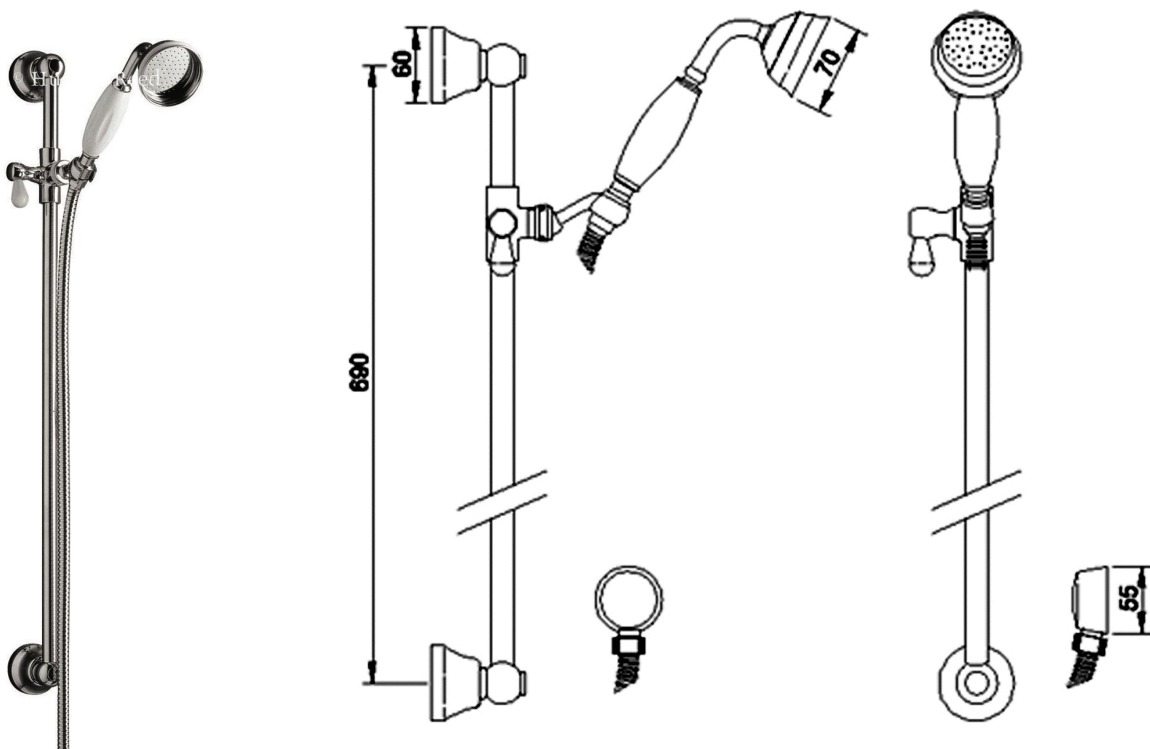

TRADITIONAL SLIDER RAIL KIT

Barcode	5055146101079
Product Code	A3211
Finishes	Chrome
Product Type	Shower Kit
Requirement	Suitable for all plumbing systems

Guarantee & Aftercare

During installation extra care must be taken to avoid damaging the fittings. We provide a 20 year guarantee against faulty workmanship or materials (excluding serviceable parts), providing they have been installed, cared for and used in accordance with our instructions.

ADDITIONAL INFORMATION

- 1.5m shower flex chrome plated brass
- Slider rail chrome plated brass
- Handset chrome plated brass
- Outlet elbow chrome plated brass

CUSTOMER CARE:

For further information please call 01282 446789