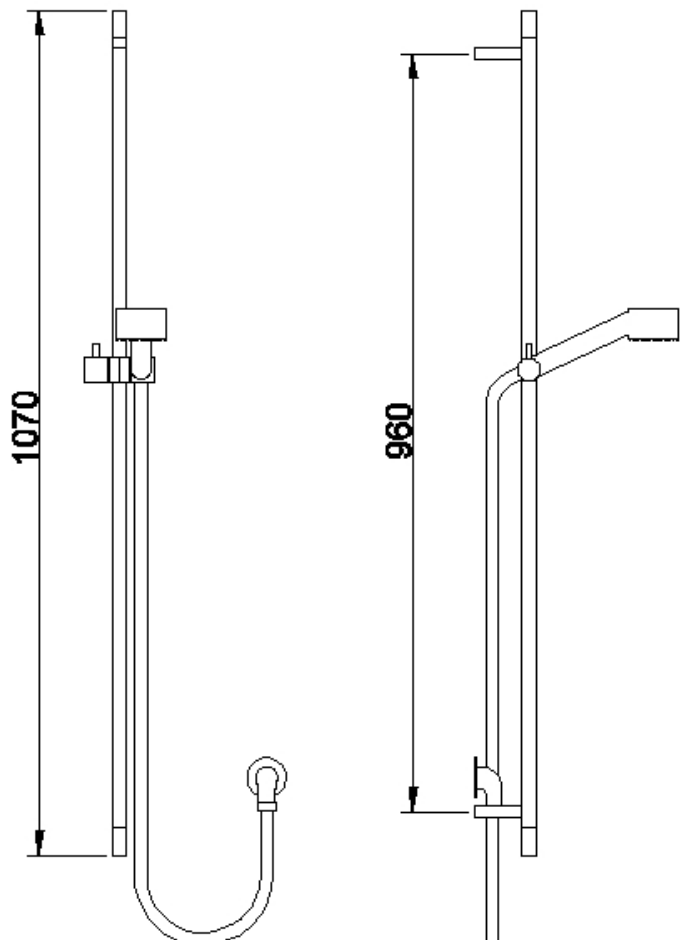

## KEW SLIDER RAIL KIT

<b>Barcode</b>	5055146131359
<b>Product Code</b>	A3226
<b>Finishes</b>	Chrome
<b>Product Type</b>	Shower Kit
<b>Requirement</b>	Suitable for all plumbing systems

### ADDITIONAL INFORMATION

- 1.5m shower flex chrome plated brass
- Slider rail chrome plated brass
- Handset chrome plated ABS
- Outlet elbow chrome plated ABS
- Suitable for corner mounting