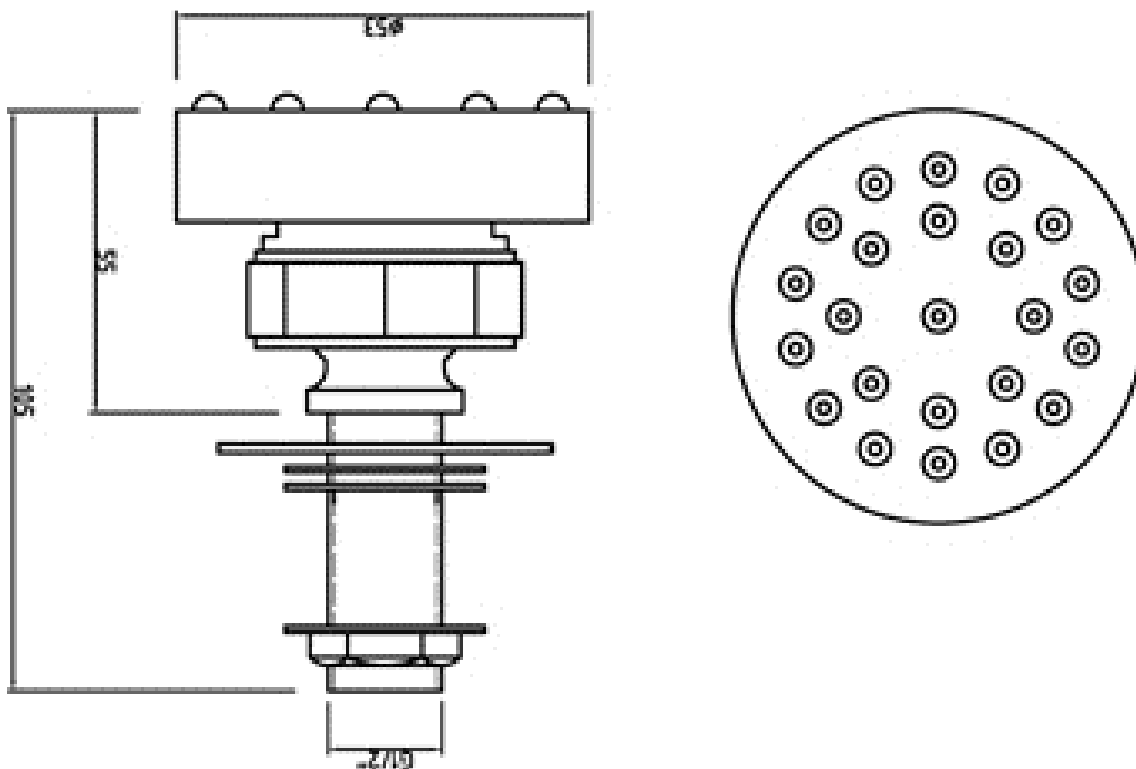

ROUND BODY JET

Barcode	5055146167662
Product Code	A355
Finishes	CHROME
Product Type	SHOWER ACCESSORIES
Requirement	Suitable for all plumbing systems

Guarantee & Aftercare

During installation extra care must be taken to avoid damaging the fittings. We provide a 10 year guarantee against faulty workmanship or materials (excluding serviceable parts), providing they have been installed, cared for and used in accordance with our instructions.