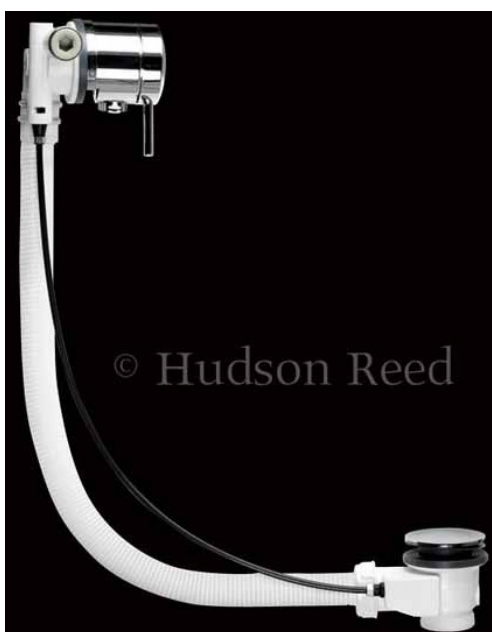

## FREEFLOW BATH FILLER with POP UP WASTE OVERFLOW

<b>Barcode</b>	5055146127888
<b>Product Code</b>	E358
<b>Finishes</b>	Chrome
<b>Product Type</b>	BATH WASTE
<b>Standards</b>	Manufactured in accordance with BS EN 274-1: 2002
<b>Requirement</b>	Suitable for all plumbing systems

### ADDITIONAL INFORMATION

- Suitable for baths up to 20mm thick