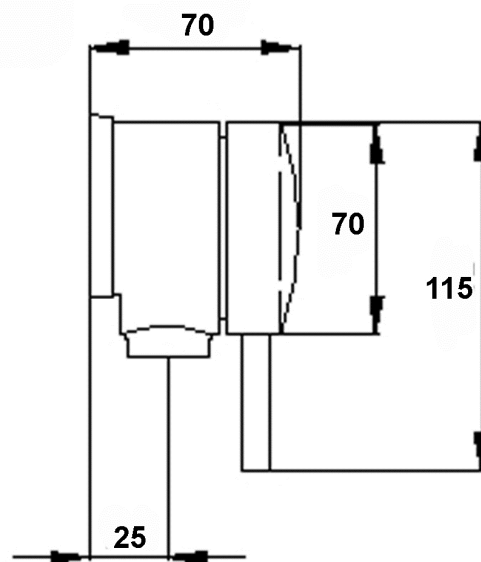

## FREEFLOW BATH FILLER with POP UP WASTE OVERFLOW

<b>Barcode</b>	5055146127888
<b>Product Code</b>	E358
<b>Finishes</b>	Chrome
<b>Product Type</b>	BATH WASTE
<b>Standards</b>	Manufactured in accordance with BS EN 274-1: 2002
<b>Requirement</b>	Suitable for all plumbing systems

### ADDITIONAL INFORMATION

- Suitable for baths up to 20mm thick