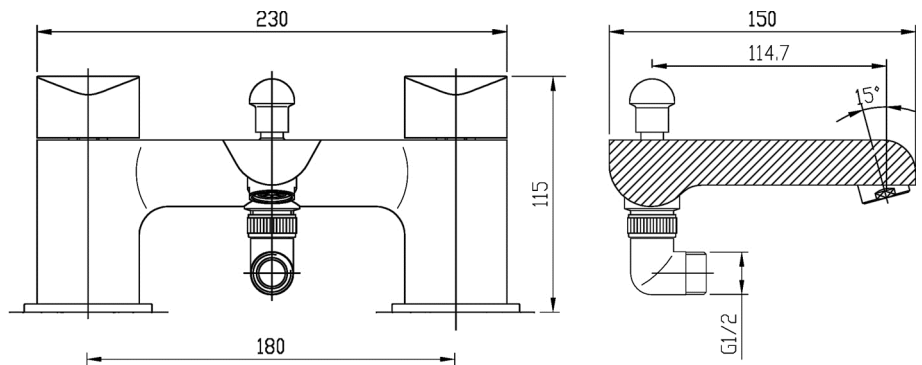

Hero Bath Shower Mixer with Kit

Barcode	5055369000401
Product Code	HER304
Finishes	Chrome
Product Type	Bath Shower Mixer with Kit
Water Pressure	LP1—0.1 bar pressure minimum
Standards	BS5412, EN200 and/or WRc/NSF
Requirement	Suitable for all plumbing systems

ADDITIONAL INFORMATION

- Ceramic Disc Technology
- Supplied with shower kit

Bar	Flow l/min
0.1	11
0.5	32
1	44
1.2	48

COMPLIANCE: Pending

CUSTOMER CARE:

For further information please call 01282 446789

KEY TO PRODUCT PRESSURE REQUIREMENTS