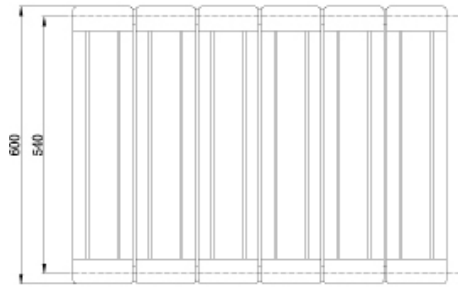

GLEE DESIGNER RADIATOR

Product Code	HLW07	Barcode	5055369013432
Finish	WHITE	Ral No	9016
Product Type	DESIGNER RADIATOR		
Btu/hr output	3885 at 60 C		

Guarantee & Aftercare

During installation extra care must be taken to avoid damaging the fittings. We provide a 20 year guarantee against faulty workmanship or materials (excluding serviceable parts), providing they have been installed, cared for and used in accordance with our instructions.

ADDITIONAL INFORMATION

Watts	1140
Pipe centres	922
Max projection	100
Max height	600
Max width	832

CUSTOMER CARE:

For further information please call 01282 446789