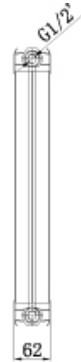

GLEE DESIGNER RADIATOR

Product Code	HLW07	Barcode	5055369013432
Finish	WHITE	Ral No	9016
Product Type	DESIGNER RADIATOR		
Btu/hr output	3885 at 60 C		

Guarantee & Aftercare

During installation extra care must be taken to avoid damaging the fittings. We provide a 20 year guarantee against faulty workmanship or materials (excluding serviceable parts), providing they have been installed, cared for and used in accordance with our instructions.

ADDITIONAL INFORMATION

Watts	1140
Pipe centres	922
Max projection	100
Max height	600
Max width	832

CUSTOMER CARE:

For further information please call 01282 446789