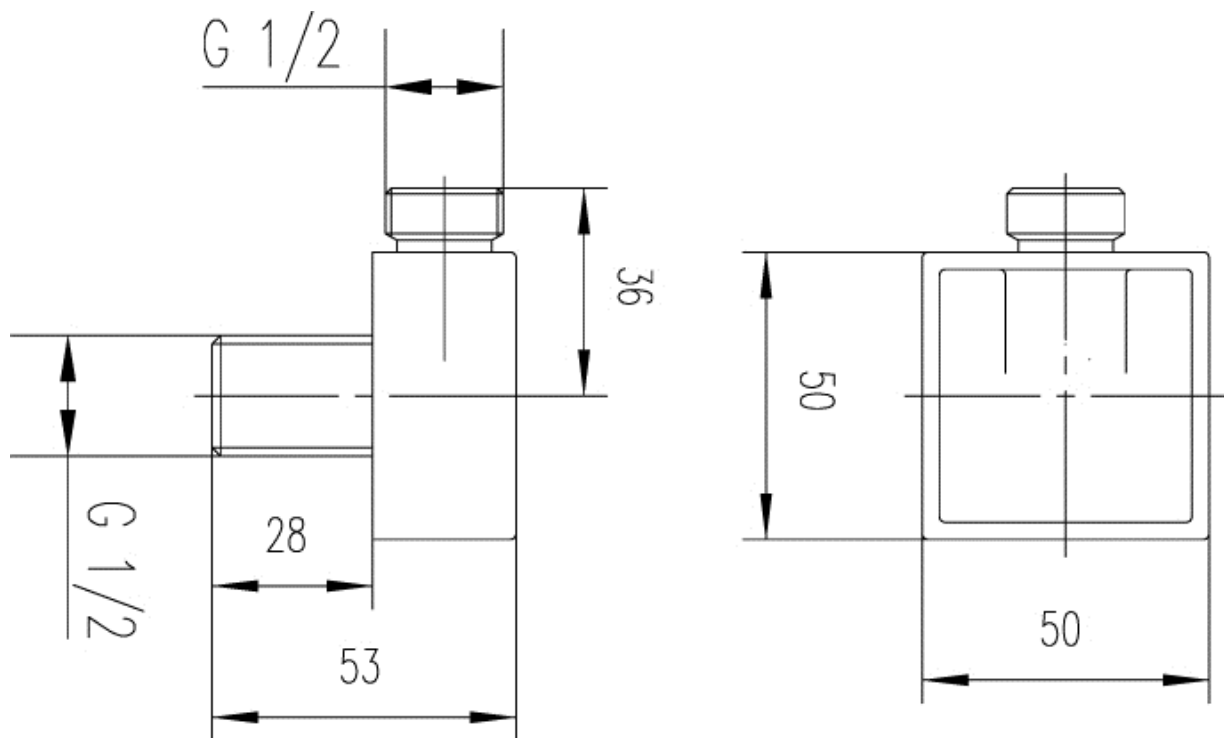

SQUARE OUTLET ELBOW

Barcode	5055146169529
Product Code	A3245
Finishes	CHROME
Product Type	SHOWER ACCESSORIES
Requirement	Suitable for all plumbing systems

Guarantee & Aftercare

During installation extra care must be taken to avoid damaging the fittings. We provide a 20 year guarantee against faulty workmanship or materials (excluding serviceable parts), providing they have been installed, cared for and used in accordance with our instructions.