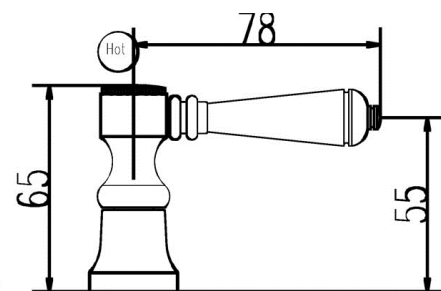

## Jade Crosshead/Lever Basin Taps

<b>Barcode</b>	5055146134169
<b>Product Code</b>	BD301
<b>Finishes</b>	Chrome
<b>Product Type</b>	Basin Taps
<b>Water Pressure</b>	LP1 - 0.1 bar pressure minimum
<b>Standards</b>	BS5412, EN200 and/or WRc/NSF
<b>Requirement</b>	Suitable for all plumbing systems

### ADDITIONAL INFORMATION

- Ceramic Disc Technology
- Supplied with Crosshead & Lever Handles

Bar	Flow l/min
0.1	4
0.5	13
1	18
2	26
3	32

**COMPLIANCE:** Pending

**CUSTOMER CARE:**

For further information please call 01282 446789