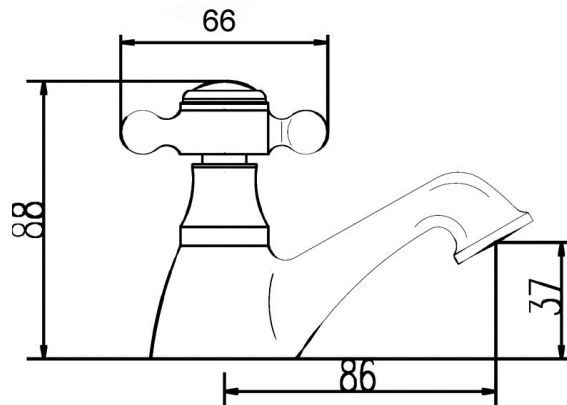

## Jade Crosshead/Lever Basin Taps

<b>Barcode</b>	5055146134169
<b>Product Code</b>	BD301
<b>Finishes</b>	Chrome
<b>Product Type</b>	Basin Taps
<b>Water Pressure</b>	LP1 - 0.1 bar pressure minimum
<b>Standards</b>	BS5412, EN200 and/or WRc/NSF
<b>Requirement</b>	Suitable for all plumbing systems

### ADDITIONAL INFORMATION

- Ceramic Disc Technology
- Supplied with Crosshead & Lever Handles

Bar	Flow l/min
0.1	4
0.5	13
1	18
2	26
3	32

**COMPLIANCE:** Pending

**CUSTOMER CARE:**

For further information please call 01282 446789