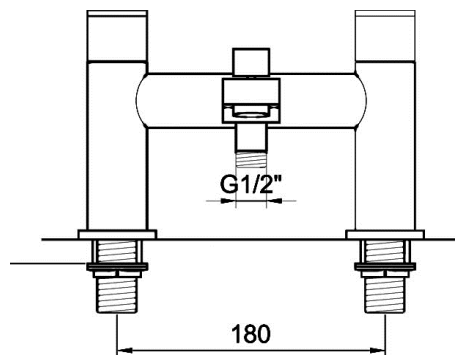

## Cloud 9 Bath Shower Mixer with Kit

<b>Barcode</b>	5055146196396
<b>Product Code</b>	CLO304
<b>Finishes</b>	Chrome
<b>Product Type</b>	Bath Shower Mixer with Kit
<b>Water Pressure</b>	HP1 - 1 bar pressure minimum
<b>Standards</b>	BS5412, EN200 and/or WRc/NSF
<b>Requirement</b>	Suitable for all plumbing systems

### ADDITIONAL INFORMATION

- Ceramic Disc Technology
- Supplied with shower kit

Bar	Flow l/min
0.1	2.5
0.5	7
1	9
2	11
3	14

**COMPLIANCE:** Pending

**CUSTOMER CARE:**

For further information please call 01282 446789