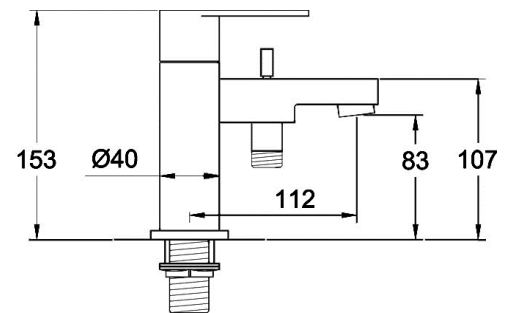

## Cloud 9 Bath Shower Mixer with Kit

<b>Barcode</b>	5055146196396
<b>Product Code</b>	CLO304
<b>Finishes</b>	Chrome
<b>Product Type</b>	Bath Shower Mixer with Kit
<b>Water Pressure</b>	HP1 - 1 bar pressure minimum
<b>Standards</b>	BS5412, EN200 and/or WRc/NSF
<b>Requirement</b>	Suitable for all plumbing systems

### ADDITIONAL INFORMATION

- Ceramic Disc Technology
- Supplied with shower kit

Bar	Flow l/min
0.1	2.5
0.5	7
1	9
2	11
3	14

**COMPLIANCE:** Pending

**CUSTOMER CARE:**

For further information please call 01282 446789