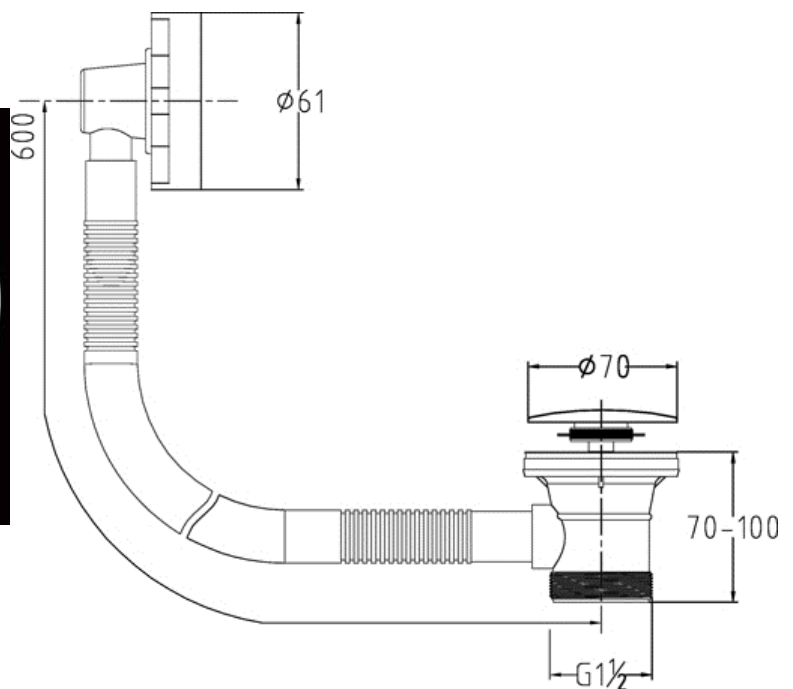

## EASYCLEANSPRUNG PLUG BATH WASTE with MINIMALIST OVERFLOW

<b>Barcode</b>	5055369004256
<b>Product Code</b>	E327
<b>Finishes</b>	Chrome
<b>Product Type</b>	BATH WASTE
<b>Standards</b>	Manufactured in accordance with BS EN 274-1: 2002
<b>Requirement</b>	Suitable for all plumbing systems

### ADDITIONAL INFORMATION

- Suitable for baths up to 13mm