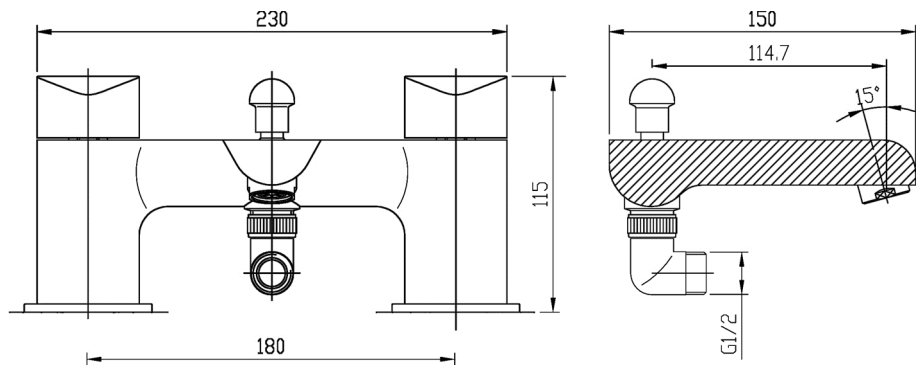

Hero Bath Shower Mixer with Kit

Barcode	5055369000432
Product Code	HER704
Finishes	Chrome
Product Type	Bath Shower Mixer with Kit
Water Pressure	LP1 - 0.1 bar pressure minimum
Standards	BS5412, EN200 and/or WRc/NSF
Requirement	Suitable for all plumbing systems

ADDITIONAL INFORMATION

- Ceramic Disc Technology
- Supplied with shower kit

Bar	Flow l/min
0.1	10
0.5	32
1	45
1.2	49

COMPLIANCE: Pending

CUSTOMER CARE:

For further information please call 01282 446789

KEY TO PRODUCT PRESSURE REQUIREMENTS