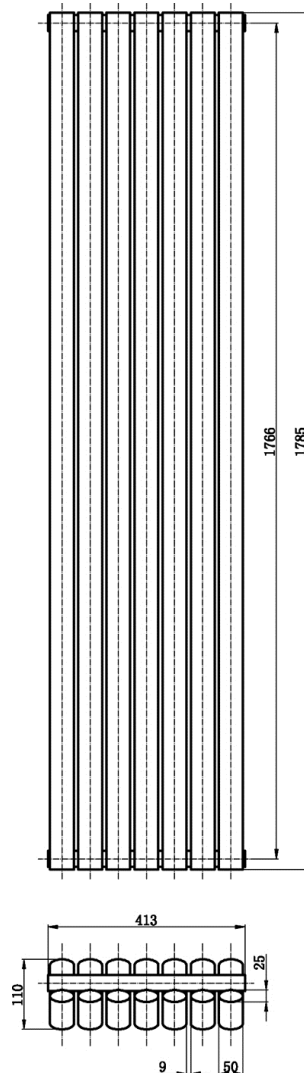

REVIVE WAVE DESIGNER RADIATOR RADIATOR

Product Code	HLA95	Barcode	5055369008575
Finish	ANTHRACITE	Ral No	7016
Product Type	DESIGNER RADIATOR		
Btu/hr output	3654 at 60 C		

Guarantee & Aftercare

During installation extra care must be taken to avoid damaging the fittings. We provide a 20 year guarantee against faulty workmanship or materials (excluding serviceable parts), providing they have been installed, cared for and used in accordance with our instructions.

ADDITIONAL INFORMATION

Watts	1071
Pipe centres	503mm
Projection	115mm
Max height	1785mm
Max width	413mm

CUSTOMER CARE:

For further information please call 01282 446789