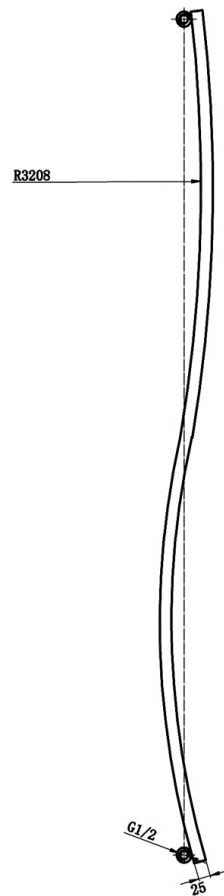

REVIVE WAVE DESIGNER RADIATOR RADIATOR

Product Code	HLB95	Barcode	5055369008568
Finish	HIGH GLOSS BLACK	RaI No	9005
Product Type	DESIGNER RADIATOR		
Btu/hr output	4299 at 60 C		

Guarantee & Aftercare

During installation extra care must be taken to avoid damaging the fittings. We provide a 20 year guarantee against faulty workmanship or materials (excluding serviceable parts), providing they have been installed, cared for and used in accordance with our instructions.

ADDITIONAL INFORMATION

Watts	1260
Pipe centres	503mm
Projection	115mm
Max height	1785mm
Max width	413mm

CUSTOMER CARE:

For further information please call 01282 446789