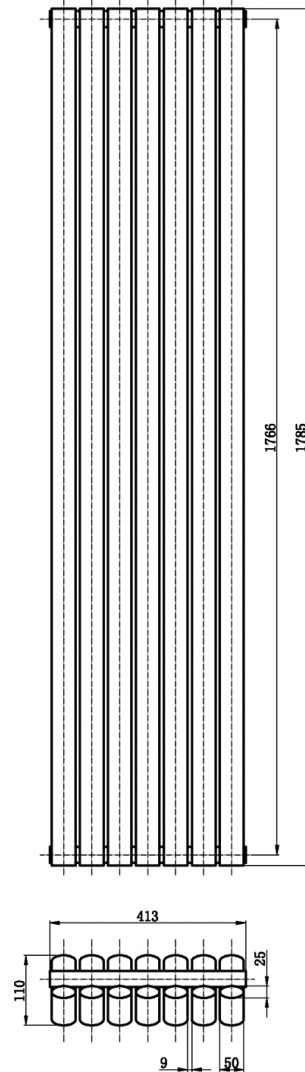

REVIVE WAVE DESIGNER RADIATOR RADIATOR

Product Code	HLB95	Barcode	5055369008568
Finish	HIGH GLOSS BLACK	RaI No	9005
Product Type	DESIGNER RADIATOR		
Btu/hr output	4299 at 60 C		

Guarantee & Aftercare

During installation extra care must be taken to avoid damaging the fittings. We provide a 20 year guarantee against faulty workmanship or materials (excluding serviceable parts), providing they have been installed, cared for and used in accordance with our instructions.

ADDITIONAL INFORMATION

Watts	1260
Pipe centres	503mm
Projection	115mm
Max height	1785mm
Max width	413mm

CUSTOMER CARE:

For further information please call 01282 446789