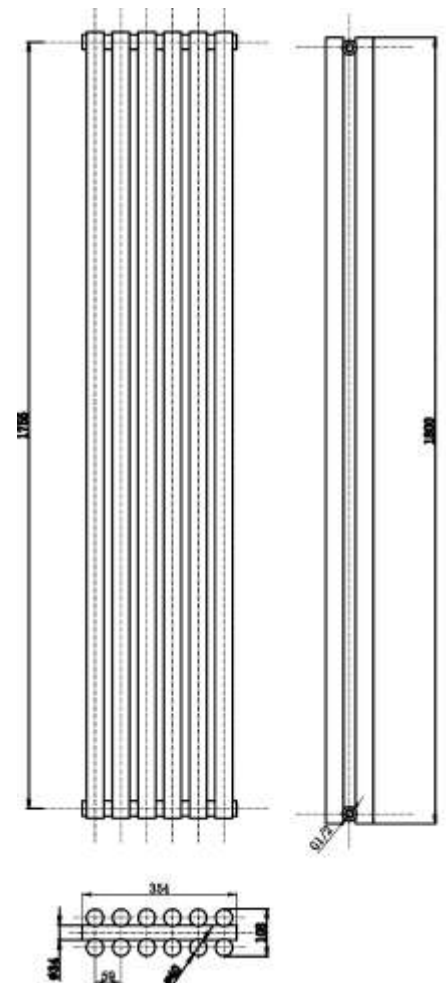

DOUBLE SAVY PANEL DESIGNER RADIATOR RADIATOR

Product Code HLS92 **Barcode** 5055369008483
Finish HIGH GLOSS SILVER **Ral No** 9043
Product Type DESIGNER RADIATOR
Btu/hr output 1680 at 60 C

Guarantee & Aftercare

ADDITIONAL INFORMATION

| | |
|--------------|--------|
| Watts | 492 |
| Pipe centres | 354mm |
| Projection | 130mm |
| Max height | 1800mm |
| Max width | 354mm |

CUSTOMER CARE:

For further information please call 01282 446789