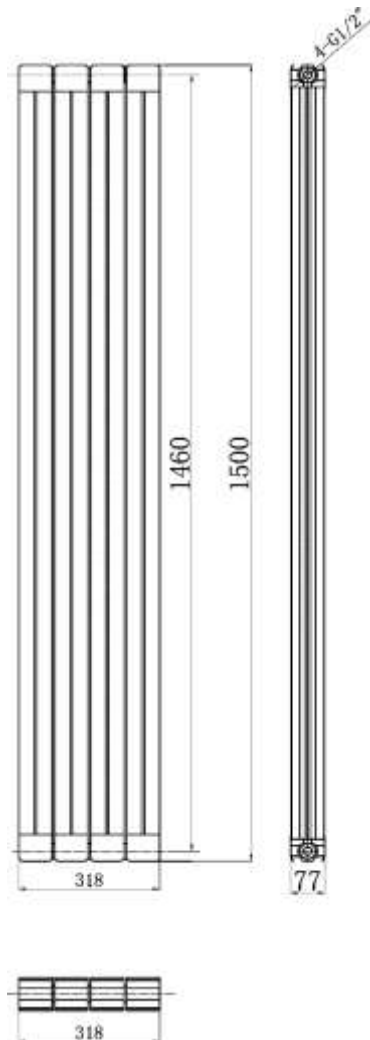

## RAPTURE DESIGNER RADIATOR

**Product Code** HLW57 **Barcode** 5055146195641  
**Finish** WHITE **Ral No** 9016  
**Product Type** DESIGNER RADIATOR  
**Btu/hr output** 4556 at 60 C

### ADDITIONAL INFORMATION

Watts	1335
Pipe centres	410mm
Max projection	108mm
Max height	1500mm
Max width	318mm