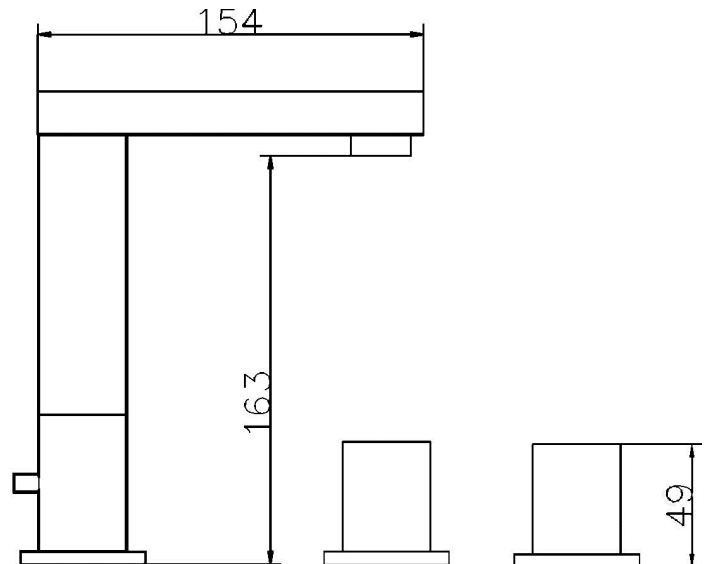

Kubix 4 Tap Hole Bath Mixer with Kit

Barcode	5055146148364
Product Code	PA324
Finishes	Chrome
Product Type	4 Tap Hole Bath Mixer with Kit
Water Pressure	LP2 - 2 bar pressure minimum
Standards	BS5412, EN200 and/or WRc/NSF
Requirement	Suitable for all plumbing systems

ADDITIONAL INFORMATION

- Ceramic Disc Technology
- Supplied with Swivel Spout, Shower Kit, & Hose Retainer

Bar	Flow l/min
0.1	4
0.5	20
1	24
2	37

COMPLIANCE: Pending

CUSTOMER CARE:

For further information please call 01282 446789