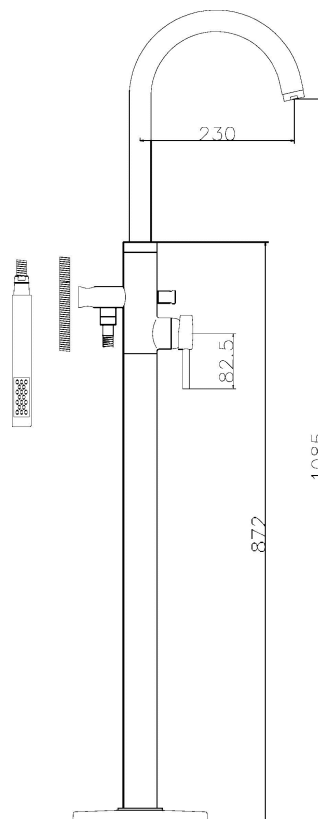

TECHNICAL DATASHEET

Tec Elite Single Lever Bath Shower Mixer

Barcode	5055146133490
Product Code	PN321
Finishes	Chrome
Product Type	Freestanding Bath shower Mixer
Water Pressure	HP1 - 1 bar pressure minimum
Standards	BS5412, EN200 and/or WRc/NSF
Requirement	Suitable for all plumbing systems

ADDITIONAL INFORMATION

- Ceramic Disc Technology
- Supplied with handset & hose

Bar	Flow l/min
0.5	5
1	10
2	14
3	16

COMPLIANCE: Pending

CUSTOMER CARE:

For further information please call 01282 446789

KEY TO PRODUCT PRESSURE REQUIREMENTS