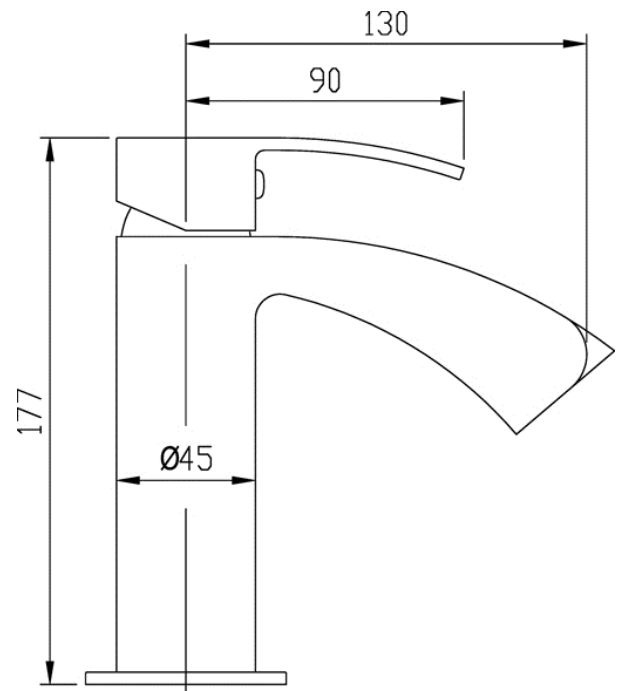

REIGN Mono Basin Mixer

Barcode	5055369002771
Product Code	REI315
Finishes	Chrome
Product Type	Mono Basin Mixer
Water Pressure	LP2 - 0.2 bar pressure minimum
Standards	BS5412, EN200 and/or WRc/NSF
Requirement	Suitable for all plumbing systems

ADDITIONAL INFORMATION

- Ceramic Disc Technology
- Supplied without waste

Bar	Flow l/min
0.1	1
0.5	3.5
1	5
2	6.5
3	8

COMPLIANCE: Pending

CUSTOMER CARE:

For further information please call 01282 446789

KEY TO PRODUCT PRESSURE REQUIREMENTS

LP - 0.1 bar min LP2 - 0.2 bar min MP - 0.5 bar min HP1 - 1 bar min HP2 - 2 bar min