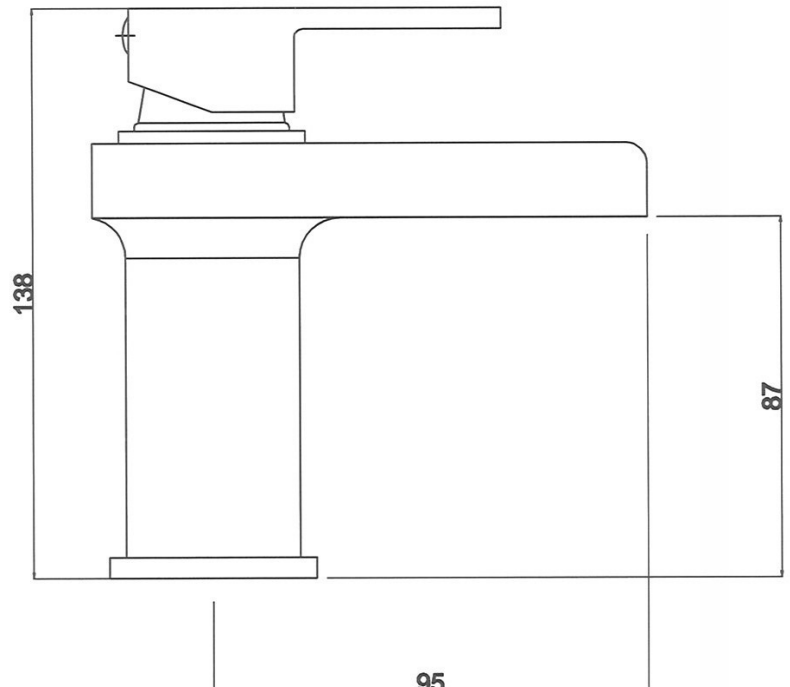

Strike Mono Basin Mixer

Barcode	5055369009589
Product Code	STR315
Finishes	Chrome
Product Type	Mono Basin Mixer
Water Pressure	LP1 - 0.1 bar pressure minimum
Standards	BS5412, EN200 and/or WRc/NSF
Requirement	Suitable for all plumbing systems

ADDITIONAL INFORMATION

- Ceramic Disc Technology
- Supplied without waste

Bar	Flow l/min
0.1	3.5
0.5	9
1	11
2	16.5
3	20

COMPLIANCE: Pending

CUSTOMER CARE:

For further information please call 01282

KEY TO PRODUCT PRESSURE REQUIREMENTS