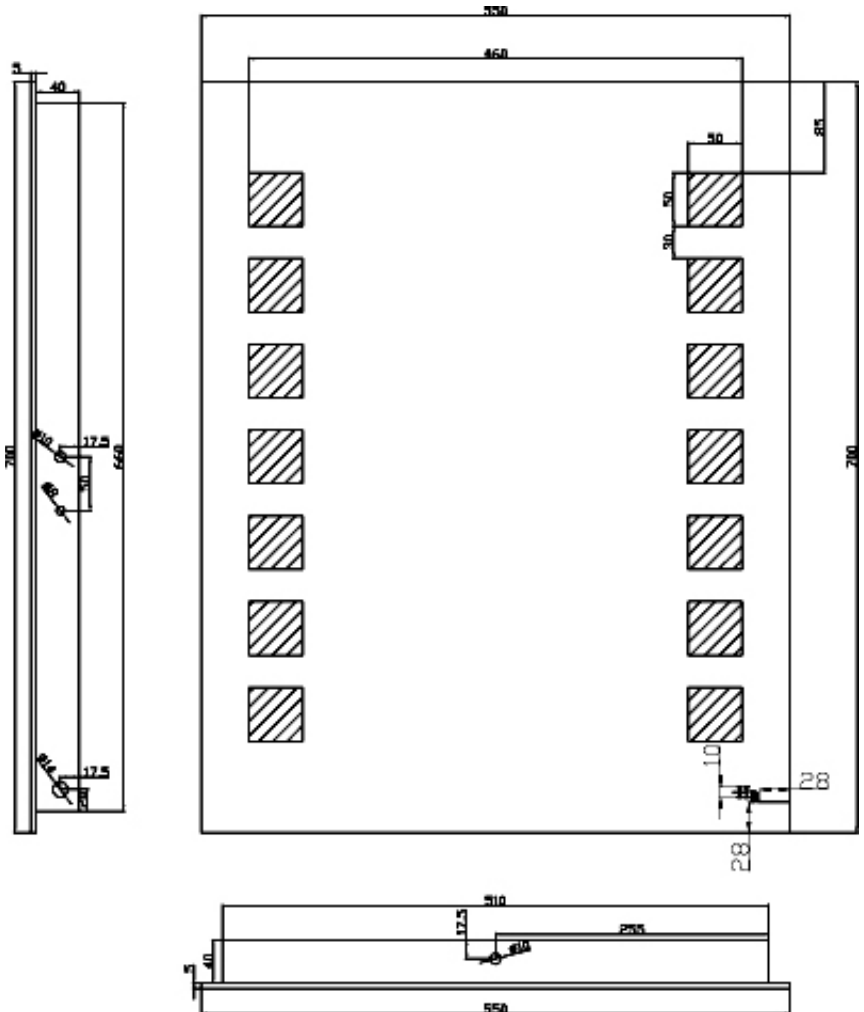

## MAVERICK MOTOIN SENSOR BACKLIT MIRROR

<b>Barcode</b>	5055369018949
<b>Product Code</b>	LQ041
<b>Product Type</b>	MIRROR
<b>Standards</b>	BS7671

### ADDITIONAL INFORMATION

<b>Height</b>	700mm
<b>Width</b>	550mm
<b>Depth</b>	45mm

**CUSTOMER CARE:** For further information please call 01282 446789