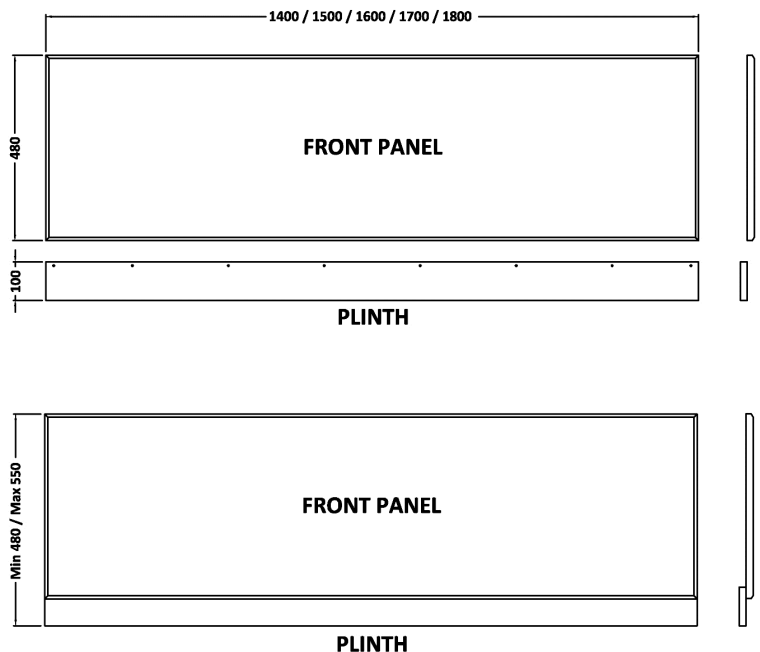

SIDE PANEL 1500mm

Barcode	5055369023820
Product Code	PAN009
Finishes	WHITE
Product Type	BATH PANEL

Guarantee & Aftercare

During installation extra care must be taken to avoid damaging the fittings. We provide a 5 year guarantee against faulty workmanship or materials (excluding serviceable parts), providing they have been installed, cared for and used in accordance with our instructions.

ADDITIONAL INFORMATION

Length	1500mm
Height	480 min x 550mm max

CUSTOMER CARE:

For further information please call 01282 446789