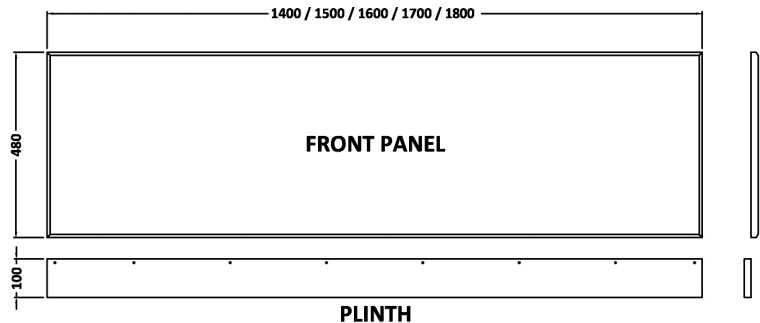

## SIDE PANEL 1400mm

<b>Barcode</b>	5055369023769
<b>Product Code</b>	PAN003
<b>Finishes</b>	GREY
<b>Product Type</b>	BATH PANEL

Length	1400mm
Height	480 min x 550mm max