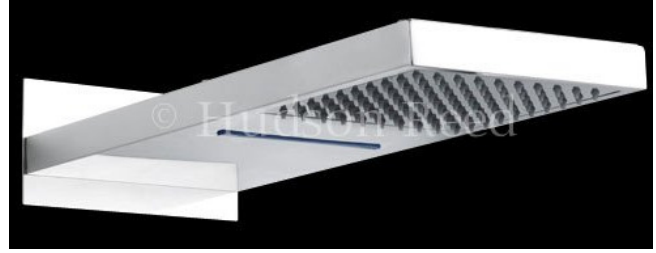

TECHNICAL DATASHEET

Hudson Reed

ULTRA THIN FIXED HEAD with WATERBLADE

Barcode	5055369015955
Product Code	HEAD48
Finishes	Chrome
Product Type	Fixed Head & Arm
Water Pressure	MP - 0.5 bar pressure minimum
Standards	EN200 and/or WRc/NSF
Requirement	Suitable for all plumbing systems