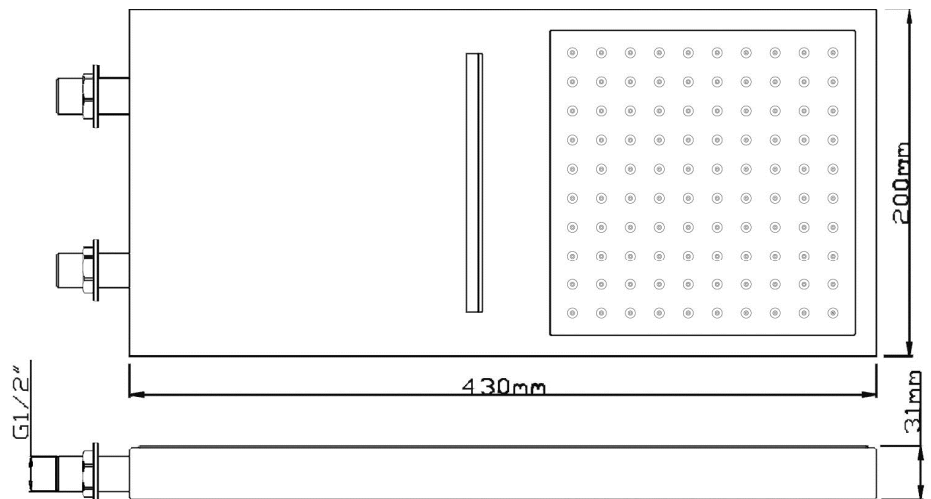

TECHNICAL DATASHEET

Hudson Reed

ULTRA THIN FIXED HEAD with WATERBLADE

Barcode	5055369015955
Product Code	HEAD48
Finishes	Chrome
Product Type	Fixed Head & Arm
Water Pressure	MP - 0.5 bar pressure minimum
Standards	EN200 and/or WRc/NSF
Requirement	Suitable for all plumbing systems

ADDITIONAL INFORMATION

Length	430mm
Width	200mm
Depth	31mm

CUSTOMER CARE:

For further information please call 01282 446789

KEY TO PRODUCT PRESSURE REQUIREMENTS

LP - 0.1 bar min LP2 - 0.2 bar min MP - 0.5 bar min HP1 - 1 bar min HP2 - 2 bar min