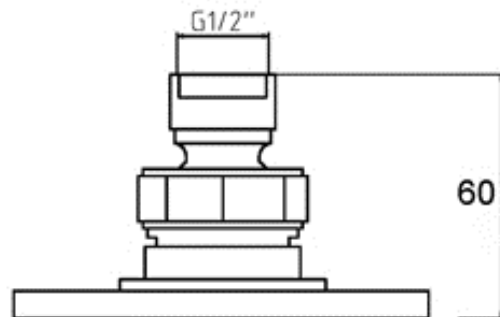

Square Fixed Head Only

Barcode	5055146179948
Product Code	A3088
Finishes	Chrome
Product Type	Fixed Head Only
Water Pressure	MP - 0.5 bar pressure minimum
Requirement	Suitable for all plumbing systems

Guarantee & Aftercare

ADDITIONAL INFORMATION

Head	200 x 200mm
------	-------------

CUSTOMER CARE:

For further information please call 01282 446789

KEY TO PRODUCT PRESSURE REQUIREMENTS

LP - 0.1 bar min LP2 - 0.2 bar min MP - 0.5 bar min HP1 - 1 bar min HP2 - 2 bar min